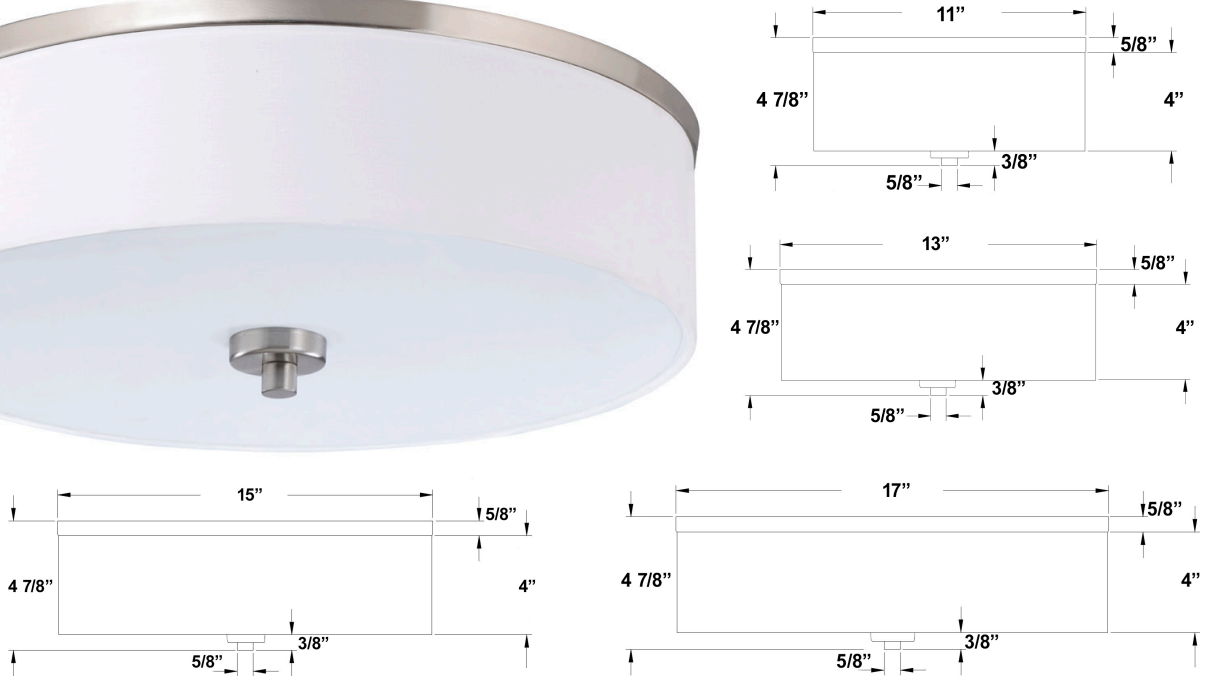

4380 Series

120V

Catalog #:		Type
Project:		Date
Prepared by:		

Ceiling Mount, White Fabric Shade with Opal Glass Diffuser

4380 - Fabric Glass Ceiling Mount

DESCRIPTION

Maximize your space with this elegant ceiling mount fixture with fabric and a white opal glass diffuser and multiple classic finishes and accents. For use with standard E26 lamps this sleek design provides excellent energy savings.

DESIGN FEATURES

Construction

- Includes brushed nickel metal fittings with white linen fabric shade and white opal glass diffused bottom lens

Electrical

- 120V-60Hz
- E26 Base lamps not included:
 11": 2x60W E26* | 13": 2x60W E26*
 15": 3x60W E26* | 17": 4x60W E26*

*or equivalent LED

Installation

- Mounting Plate included for ceiling installation in 3" and 4" J-Box applications.

Shade Dimension

- 11: D 11" x H 4 7/8"
- 13: D 13" x H 4 7/8"
- 15: D 15" x H 4 7/8"
- 17: D 17" x H 4 7/8"

Certifications

- UL Listed for damp location

ORDERING GUIDE

Example: 4380BN-13

Model	Finish	Diameter
4380		
4380	BN : Brushed Nickel	-11 : 11"
	OB : Oil Rubbed Bronze	-13 : 13"
	WH : White	-15 : 15"
		-17 : 17"