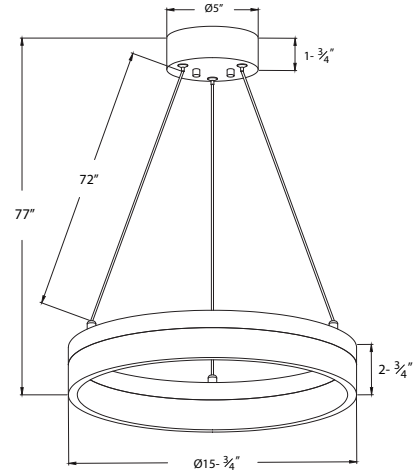

4601
120V

Catalog #:		Type
Project:		Date
Prepared by:		

Chandelier Edge-Lit LED Round Ribbon Light

DESCRIPTION

For use in many different applications, the 4601 Series Edge-lit LED Round Ribbon Chandelier adds sophistication and modern style with its power-over-cable technology. Adjustable wire lengths add to the ease of installation.

DESIGN FEATURES

Construction

- Durable metal construction
- Ceiling mount
- Easy to install

Electrical

- 120V-60Hz - power-over-cable
- Triac Dimmable
- Beam Angle: 120°
- 50,000 hour projected life
- 25W, 2200lm (source), 1750lm (delivered)
- Available in 3000K
- CRI 80
- Operating temperature -4°F (-20°C) - 104°F (40°C)

Lens

- Acrylic lens protects LEDs and diffuses glare while allowing for optimum lumen output

Finish

- Available in brushed nickel (BN)

Dimension

- D 15-3/4" x H 77"
- Adjustable 6' wire length

Certifications