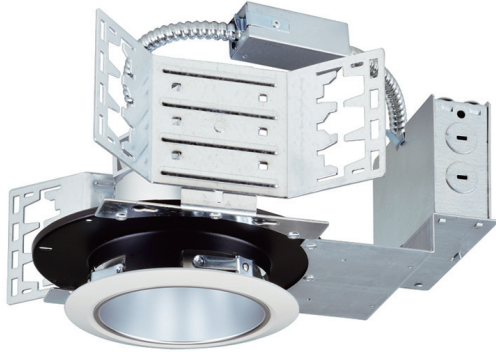

8121H

120V-277V

Catalog #:		Type
Project:		Date
Prepared by:		

4" LED Architectural Frame-In Kit

DESCRIPTION

An ideal solution for efficiency, safety, and flexible design aesthetics. The 8121H housing - frame/module/trim combo balances power, efficiency and cost to bring you the options needed to complete a variety of residential or commercial projects with a reliable and modern LED down light solution.

DESIGN FEATURES

Housing

- 14W or 23W power options
- Sturdy aluminum construction
- Suitable for use in new construction applications
- 4 7/8" height allows for use in 2" x 6" joist construction

Junction Box

- Listed for through branch circuit wiring and includes several 3/4" knockouts
- Easy access plate for quick wiring

Architectural Frame

- Heavy-gauge butterfly brackets provide flexible mounting options including EMT conduit, C-channel, and hanger bars
- Allows for precise placement of fixture

Dimensions (L x W x H)

- 12-3/8" x 7-7/8" x 4-7/8"

Available LED Modules/Trim Finishes

- 8590HZ
- 8588WH
- 8586WH
- 8589WH
- 8587WH

Electrical

- Universal voltage: 120V-277V
- Triac & 0-10V dimming with integral driver
- Suitable for use in wet locations when used with 8587WH (all others are damp listed)
- 50,000 hour projected life
- 14W | 1150Lm | 82.14Lm/W | CRI 83
- Power Factor: 0.98
- 23W | 1950Lm | 84.78Lm/W | CRI 85 Power Factor: 0.97
- Available in 3000K, 3500K or 4000K