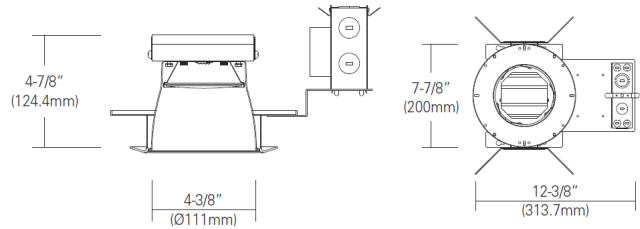

8121H

120V-277V

Catalog #:		Type
Project:		Date
Prepared by:		

4" LED Architectural Frame-In Kit

DESCRIPTION

An ideal solution for efficiency, safety, and flexible design aesthetics. The 8121H housing - frame/module/trim combo balances power, efficiency and cost to bring you the options needed to complete a variety of residential or commercial projects with a reliable and modern LED down light solution.

DESIGN FEATURES

Housing

- 14W or 23W power options
- Sturdy aluminum construction
- Suitable for use in new construction applications
- 4 7/8" height allows for use in 2" x 6" joist construction

Junction Box

- Listed for through branch circuit wiring and includes several 3/4" knockouts
- Easy access plate for quick wiring

Architectural Frame

- Heavy-gauge butterfly brackets provide flexible mounting options including EMT conduit, C-channel, and hanger bars
- Allows for precise placement of fixture

Dimensions (L x W x H)

- 12-3/8" x 7-7/8" x 4-7/8"

Available LED Modules/Trim Finishes

- 8590HZ
- 8588WH
- 8586WH
- 8589WH
- 8587WH

Electrical

- Universal voltage: 120V-277V
- Triac & 0-10V dimming with integral driver
- Suitable for use in wet locations when used with 8587WH (all others are damp listed)
- 50,000 hour projected life
- 14W | 1150Lm | 82.14Lm/W | CRI 83
- Power Factor: 0.98
- 23W | 1950Lm | 84.78Lm/W | CRI 85 Power Factor: 0.97
- Available in 3000K, 3500K or 4000K