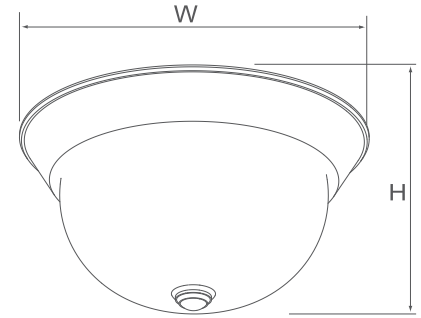

4333, 4334 and 4335

120V

Catalog #:		Type
Project:		Date
Prepared by:		

LED Ceiling Mount

Brushed Nickel (BN)

White (WH)

Oil Rubbed Bronze (OB)

LED Ceiling Mount

DESCRIPTION

Update your decor with this sleek LED Ceiling Mount Fixture is an energy efficient LED light that comes complete with an integrated LED light engine - no additional light bulbs needed. This fixture is mounted on a ceiling to provide light anywhere you need it.

Example: 4333BA-3K

Model #		Finish		CCT	
Sku#				-3K	
4333	: 4333	BN	: Brushed Nickel	-3K	: 3000K
4334	: 4334	OB	: Oil Rubbed Bronze		
4335	: 4335	WH	: White		

Model #	Dimensions (W x H)	Watts	Lumens	Efficiency	CRI
4333	11-9/16" x 6-1/4"	16W	949lms	60.4lms/W	93
4334	13-3/8" x 5-1/2"	23W	1375lms	59.3lms/W	94
4335	15" x 5-9/16"	35W	2050lms	59.4lms/W	93