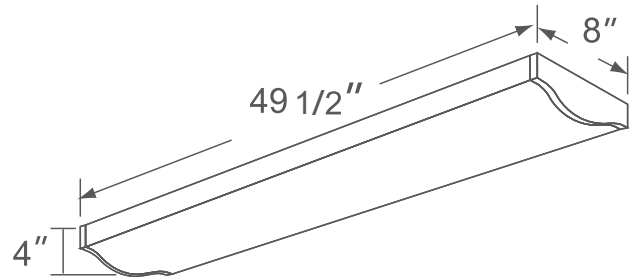

4204

120/277V

Catalog #:		Type
Project:		Date
Prepared by:		

4' LED Euro Wrap

4' LED Euro Wrap

DESCRIPTION

The LED 4' Euro Wrap Lighting features a sleek, contemporary design. This fixture offers a modern look that will complement your decor making this decorative light an ideal choice for all rooms in your home.

DESIGN FEATURES

Construction

- Durable steel construction
- 49-1/2" L x 8" W x 4" D

Electrical

- 120/277V
- 50,000 hour projected life
- 35W | 2800lms | 80lms/W
- Available in 4000K
- CRI 80
- Damp listed