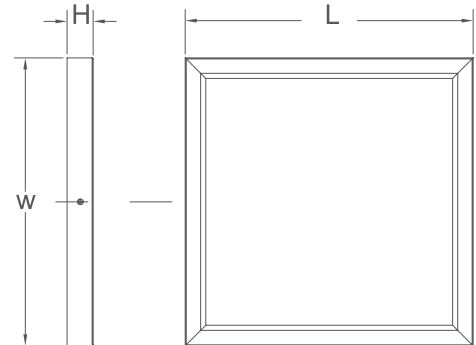

4328-T, 4329-T, & 4330-T

120V-60Hz

Catalog #:		Type
Project:		Date
Prepared by:		

LED Square Ceiling Mount

4328-T: 11" x 11" x 1-1/4" Square

4329-T: 13" x 13" x 1-1/4" Square

4330-T: 15" x 15" x 1-1/4" Square

DESCRIPTION

This sleek low profile LED J-Box Low Profile Square is an Energy Star rated LED light that comes complete with an integrated LED light engine - no additional light bulbs needed. Its ultra slim, low profile design is perfect for any low ceiling area.