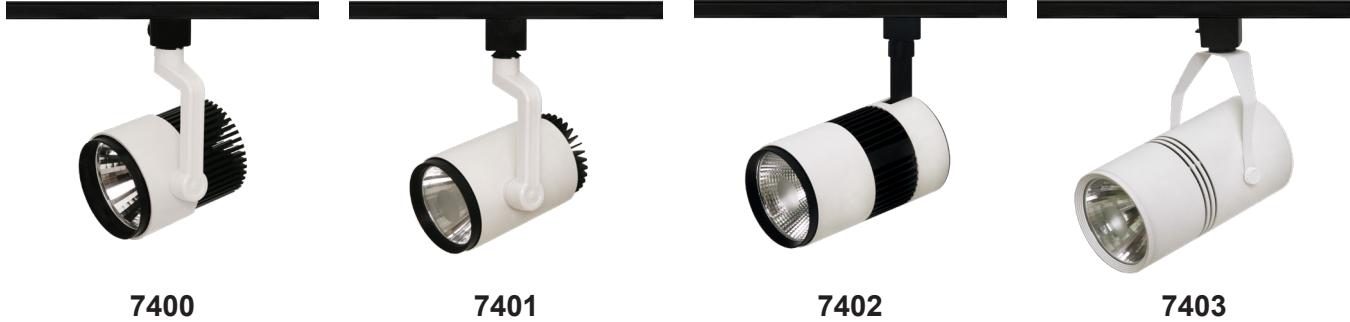

7400, 7401, 7402 and 7403

120V

Catalog #:		Type
Project:		Date
Prepared by:		

LED Track Head Track Lighting

7400

7401

7402

7403

LED Track Head Track Lighting

DESCRIPTION

These sleek LED Track Lights are an energy efficient LED light that comes complete with an integrated LED light engine. Lighting that offers superior output in a small but modern design and projects a spot beam to each desired object.

DESIGN FEATURES

Construction

- One piece casted aluminum and heat sink designed to facilitate heat dissipation

Electrical

- 120V
- 120V AC LED module integrated IC chip embed on board
- Triac dimming is standard
- Directionally adjustable up to 90° tilt and 355° rotation
- Adjustable reflector beam angle; 20° or 40°
- 50,000 hour projected life
- Available in 90 CRI
- Available in 2700K, 3000K, 3500K, 4000K and 5000K

Model #	Dimensions (D x H x H) <i>(Head Only)</i>	Watts	Lumens	Efficacy	
7400		3-15/16" x 7-13/16" x 5-7/16"	15W	998lm	66.5lm/W
			20W	1401lm	70lm/W
7401		3-3/8" x 8-1/16" x 5-1/2"	15W	1064lm	71lm/W
			20W	1470lm	73.5lm/W
			30W	2049lm	68.5lm/W
7402		3-15/16" x 7-3/4" x 7-1/8"	15W	1001lm	67lm/W
			20W	1414lm	71lm/W
			30W	2022lm	67.5lm/W
7403		4-1/4" x 10-1/8" x 7"	15W	926lm	62lm/W
			20W	1284lm	64lm/W