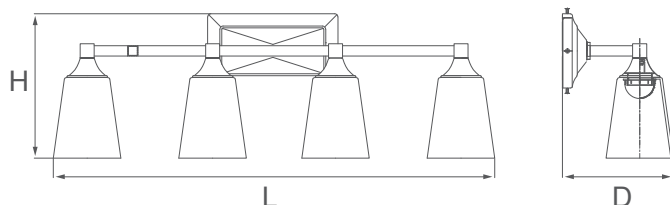

4902-3

120V

Catalog #:		Type
Project:		Date
Prepared by:		

3 Light LED Vanity

3 Light LED Vanity

DESCRIPTION

See yourself in the best light with the 4902 Series LED Vanity Light. This stylish vanity is a 3-light configuration, wall mount, damp location rated, energy efficient, and powerful enough to light up even the darkest bathrooms. Can be installed as an uplight or downlight.

DESIGN FEATURES

Construction

- Heavy duty, steel construction

Electrical

- Operating voltage AC120V-60Hz
- Suitable for use in damp locations
- 50,000 hour projected life
- Lamp: Light Emitting Diode
- 3-light | 25W | 1800lm | 72lm/W
- Available in 3000K
- CRI-83

Installation

- Quick and easy, one-person wall mount installation
- Fixture can be mounted with glass shades facing up or down

Dimensions

- 19-1/2" x 8-3/4" x 7"

Lens

- Clear lens completely covers and protects LEDs
- Frosted glass: **4902G**