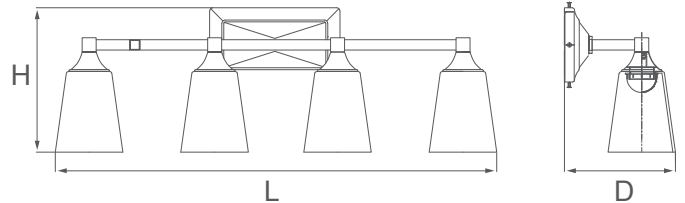

4902-1

120V

Catalog #:		Type
Project:		Date
Prepared by:		

1 Light LED Vanity

1 Light LED Vanity

DESCRIPTION

See yourself in the best light with the 4902 Series LED Vanity Light. This stylish vanity is a 1-light configuration, wall mount, damp location rated, energy efficient, and powerful enough to light up even the darkest bathrooms. Can be installed as an uplight or downlight.

DESIGN FEATURES

Construction

- Heavy duty, steel construction

Electrical

- Operating voltage AC120V-60Hz
- Suitable for use in damp locations
- 50,000 hour projected life
- Lamp: Light Emitting Diode
- 1-light | 8W | 562Lm | 70.3Lm/W
- Available in 3000K
- CRI 83

Installation

- Quick and easy, one-person wall mount installation
- Fixture can be mounted with glass shades facing up or down

Dimensions

- W 4-1/2" x H 10-1/2" x E 6-3/4"

Lens

- Clear lens completely covers and protects LEDs
- Frosted glass: **4902G**