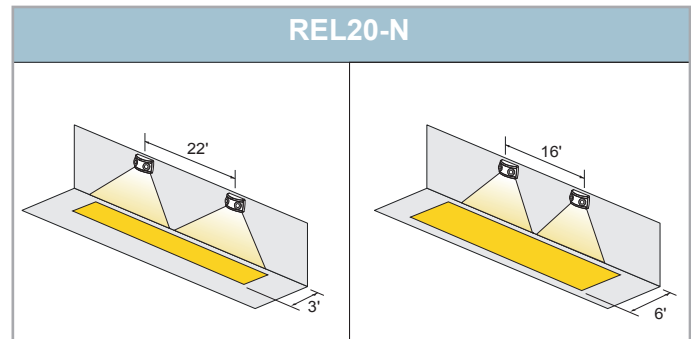

REL20 Series

120/277V

Specification & Ordering

Model #	Description	Watts	Finish
REL20	Basic lens for open area	1W (each head)	White
REL20-N	Narrow focal lens	1W (each head)	White
REL20-C	Cold weather option	1W (each head)	White

ORDERING

Example: REL20-WH-N

Model #	Finish	Lens
REL20		
REL20	-WH : White	: Wide focal lens -N : Narrow focal lens -C : Cold weather option

TEL: 800.937.6925 | Fax: 800.207.9509 | www.rplighting.com

Specifications and dimensions subject to change without notice.