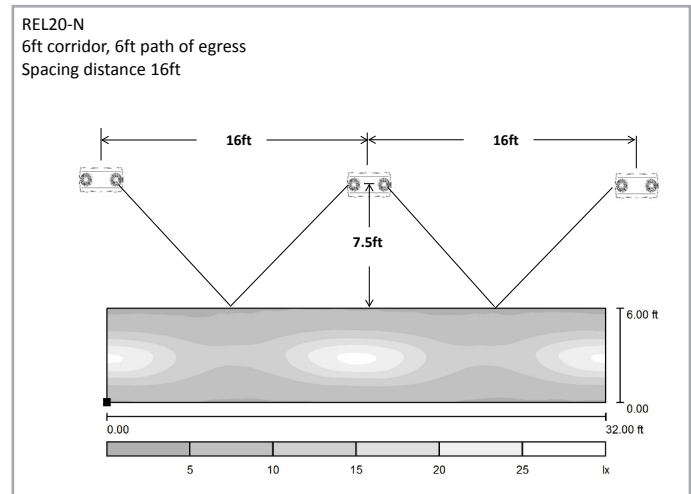

Installation

- Suitable for ceiling and wall mount
- A basic lens for open area or a narrow lens for long pathway

Additional Features

- Adjustable LED heads
- Momentary test switch included

Dimensions (W x D X H)

Specifications and dimensions subject to change without notice.

REL20 Series

120/277V

Specification & Ordering

Model #	Description	Watts	Finish
REL20	Basic lens for open area	1W (each head)	White
REL20-N	Narrow focal lens	1W (each head)	White
REL20-C	Cold weather option	1W (each head)	White

ORDERING

Example: REL20-WH-N

Model #	Finish	Lens
REL20		
REL20	-WH : White	: Wide focal lens -N : Narrow focal lens -C : Cold weather option

TEL: 800.937.6925 | Fax: 800.207.9509 | www.rplighting.com

Specifications and dimensions subject to change without notice.