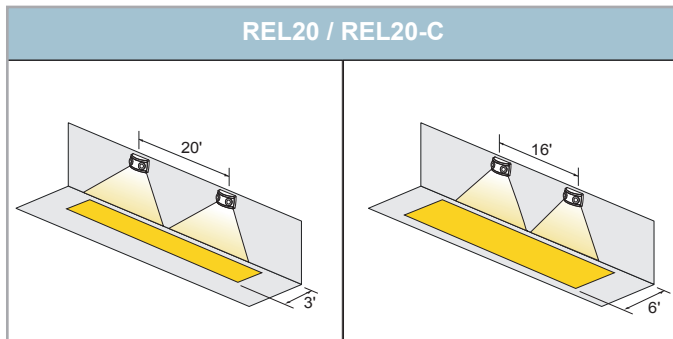

REL20 Series

120/277V

Specification & Ordering

Model #	Description	Watts	Finish
REL20	Basic lens for open area	1W (each head)	White
REL20-N	Narrow focal lens	1W (each head)	White
REL20-C	Cold weather option	1W (each head)	White

ORDERING

Example: REL20-WH-N

Model #	Finish	Lens
REL20		
REL20	-WH : White	: Wide focal lens -N : Narrow focal lens -C : Cold weather option

TEL: 800.937.6925 | Fax: 800.207.9509 | www.rplighting.com

Specifications and dimensions subject to change without notice.