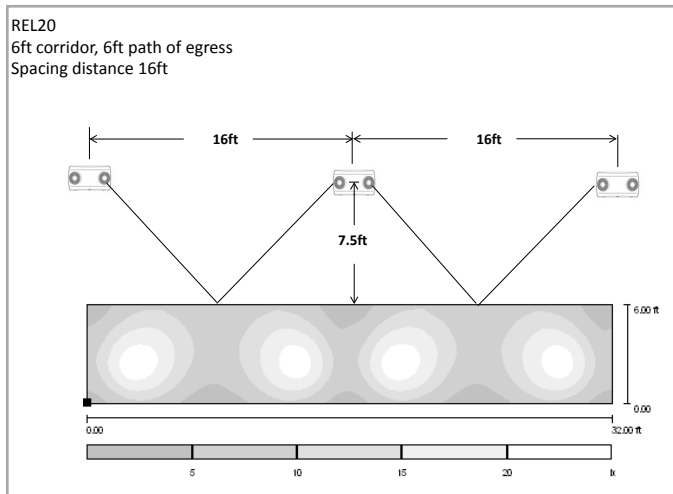

REL20 Series

120/277V

Specification & Ordering

Model #	Description	Watts	Finish
REL20	Basic lens for open area	1W (each head)	White
REL20-N	Narrow focal lens	1W (each head)	White
REL20-C	Cold weather option	1W (each head)	White

ORDERING

Example: REL20-WH-N

Model #	Finish	Lens
REL20		
REL20	-WH : White	: Wide focal lens -N : Narrow focal lens -C : Cold weather option

TEL: 800.937.6925 | Fax: 800.207.9509 | www.rplighting.com

Specifications and dimensions subject to change without notice.