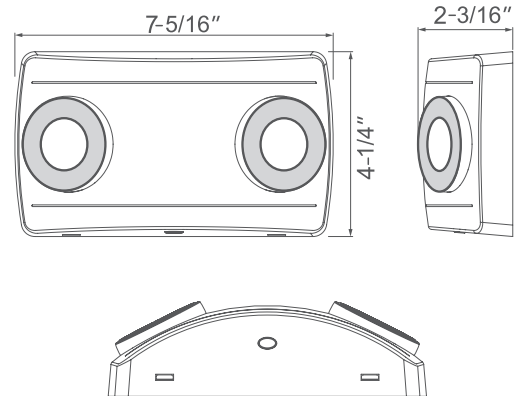

REL20 Series

120/277V

Catalog #:		Type
Project:		Date
Prepared by:		

LED Compact Emergency

DESCRIPTION

When normal utility power fails, the internal solid-state transfer switch automatically connects the internal battery to the LED lamps, lighting a path of egress for no less than 90 minutes. When utility power is restored the battery is recharged by the onboard solid-state recharger. Full recharge is accomplished within 12 hours.

DESIGN FEATURES

Construction

- Damp location listed made of high impact thermoplastic and flame retardant housing
- Low profile, ultra slim design
- Completely self-contained
- Clear plastic lens

Electrical

Installation

- Suitable for ceiling and wall mount
- A basic lens for open area or a narrow lens for long pathway

Additional Features

- Adjustable LED heads
- Momentary test switch included

Dimensions (W x D X H)

- 7-5/16" x 2-3/16" x 4-1/4"

Finish

- White finish

Options

- REL-200: Wet Location Casing
- Cold weather option:
-10°C (14°F) to 40°C (104°F)

Certifications

- UL, cUL listed
- 5 year limited warranty

TEL: 800.937.6925 | Fax: 800.207.9509 | www.rplighting.com