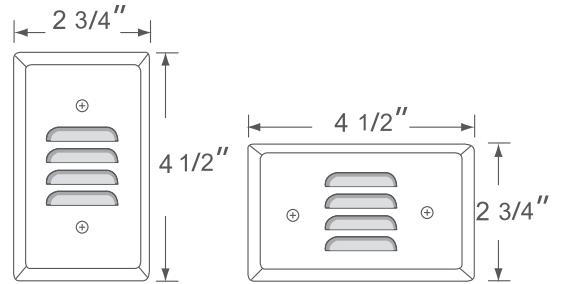

8918 Series

120V-60Hz

Catalog #:		Type
Project:		Date
Prepared by:		

Outdoor LED Mini Step Light

DESCRIPTION

The 8918 Outdoor LED Mini Step Light is a easy-to-install low profile fixture that produces an attractive glow. Ideal for lighting low light areas such as corridors or pathways, and can be mounted vertically or horizontally.

DESIGN FEATURES

Construction

- IC rated for direct contact w/ insulation
- Horizontal and vertical louvered front cover included
- Mounts in a standard single gang box

Electrical

- 120V-60Hz
- 50,000 hour projected life
- LED
- 3W | 45lms
- Available in 3000K
- CRI 80

Dimensions

- Height 4.5" x Width 2.75"

Finish

- Available in white (WH), black (BK), brushed aluminum (BA)

Certifications

- cETLus listed for wet location
- 5 year limited warranty

ORDERING

Example: 8918WH