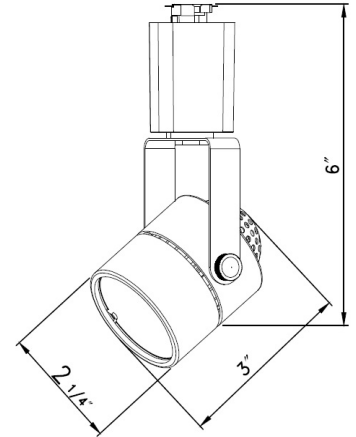

7953, 7953-4

120V

Catalog #:		Type
Project:		Date
Prepared by:		

4' Track Pack with LED Track Heads

4' LED Track Pack

DESCRIPTION

Clean and cool, this LED Track Pack has simple attractive aesthetics with functionality providing an abundance of light for your interior space. The head of the track lights can be turned and tilted - an ideal choice for almost any interior space, great for residential kitchens, bars, and hospitality applications.

DESIGN FEATURES

Construction

- Metal fixture w/ aluminum heat sink
- 355° horizontal head rotation
- 90° vertical head rotation
- Available in both 3 head or 4 head track packs

Electrical

- Operating voltage AC120V-60Hz
- Single head: 8W, 650lms
- Lamp: Light Emitting Diode
- Dimmable TRIAC, 15-100%
- 50,000 hour projected life
- Available in 3000K
- CRI 80

Installation

- Quick and easy, one-person ceiling mount installation

Dimensions

- Length of track: 4' W x 6" H
- LED Track Head:

4-1/2"	2-3/4"	2-1/4"
Height (lowest point)	Width (housing)	Height (housing)

Finish

- Available in brushed aluminum (BA) or white (WH)
- Frosted Acrylic Lens

Parts ID

- Head ID # 7553
- Track ID # 7604
- Floating Feed # 7629

Certifications

- cETLus Certified
- 5 year limited warranty