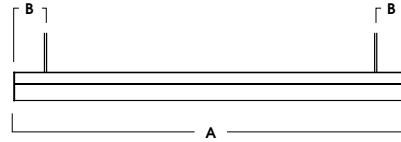

PENDANT / SURFACE SEMI-DIRECT

EVENLIGHT SERIES / FIXTURE OPTIONS

specline
linear

SERIES SIZES

EV04IND24OL

A	B
24.0	4.0
609.6 mm	101.6 mm

EV04IND48OL

A	B
48.0	4.0
1219.2 mm	101.6 mm