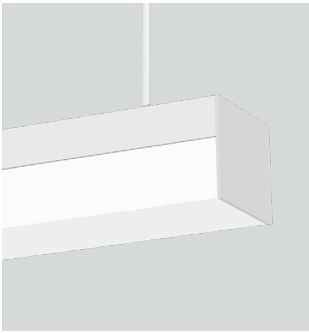

MOUNTING TYPES

HM / PM
HANG STRAIGHT / RIGID PENDANT