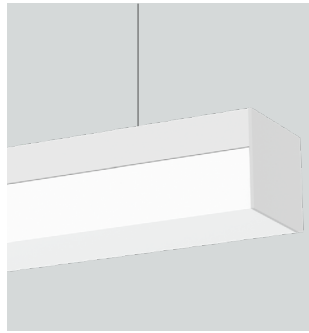

CD
CORD / CABLE MOUNT