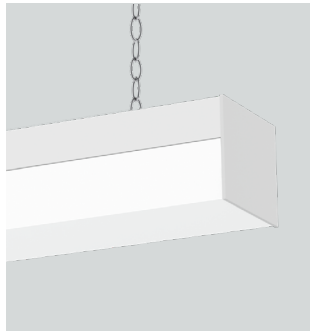

CHN
CHAIN AND CORD