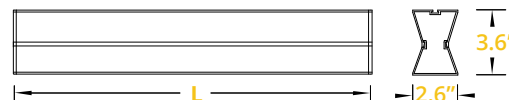

LUMEN OUTPUT W/Ft:

Watts	30K	35K	40K
5W	515 lm	525 lm	535 lm
7W	720 lm	735 lm	750 lm
10W	1030lm	1050 lm	1080 lm

LENGTH CHART

Size	Length
4 Feet	47.75 Inch
6 Feet	71.75 Inch
8 Feet	95.75 Inch

Project:

Type: