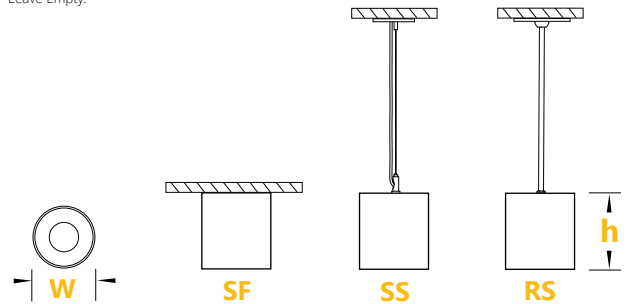

- DD - Direct (100%Down)
*Light Distribution.

VOLTAGE

- 120V
- 277V

DRIVER

- ST - Standard
 - DL - 0-10V Dimming
 - DT - TRIAC
 - *
- * Please specify dimming method.

MOUNTING

- SF - Surface Mount
 - S4 - Suspension 4Feet
 - S6 - Suspension 6Feet
 - S Feet*
 - R2 - Rod 2Feet
 - R3 - Rod 3Feet
 - R Feet*
- * Please specify required Length.

LOUVER

- WH - White
- BK - Black
- SL - Silver

FINISH

- WH - White
- BK - Black
- GR - Grey

CCT

- 30K - 3000Kelvin
 - 35K - 3500Kelvin
 - 40K - 4000Kelvin
- *Other options are available.

OPTIONS

- No Options*
 - CB - Casambi BT
- *Leave Empty.

DIMENSIONS:

Width	Height
4.5"	6.0"

LUMEN OUTPUT:

Watts	30K	35K	40K
15W	1400 lm	1430 lm	1460 lm
20W	1910 lm	1950 lm	1990 lm
25W	2350 lm	2400 lm	2450 lm

Project:

Type: