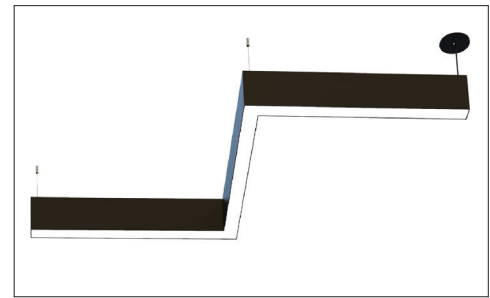

LUMEN OUTPUT W/Ft:

Watts	30K	35K	40K
5W	535 lm	550 lm	565 lm
10W	1070 lm	1100 lm	1130 lm
15W	1610lm	1650 lm	1690 lm

Project:

Type:

SIZE:

Size	L (LENGTH)
1 Feet	11.75 Inch
2 Feet	24.50 Inch
3 Feet	35.50 Inch
4 Feet	48.25 Inch
5 Feet	59.25 Inch
6 Feet	72.00 Inch
7 Feet	83.00 Inch
8 Feet	95.75 Inch

RADIANCE:

EVEN DISTRIBUTION

UNEVEN DISTRIBUTION

MOUNTING:

SUSPENDED

WALL FLUSH

WALL MOUNT

90° LEFT/90° RIGHT WITH