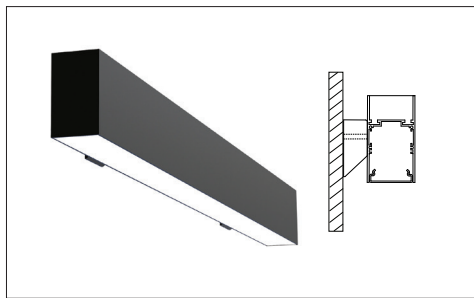

LUMEN OUTPUT W/Ft:

Watts	30K	35K	40K
5W	535 lm	550 lm	565 lm
10W	1070 lm	1100 lm	1130 lm
15W	1610lm	1650 lm	1690 lm

Project:

Type:

SIZE:

Size	L (LENGTH)
1 Feet	11.75 Inch
2 Feet	24.50 Inch
3 Feet	35.50 Inch
4 Feet	48.25 Inch
5 Feet	59.25 Inch
6 Feet	72.00 Inch
7 Feet	83.00 Inch
8 Feet	95.75 Inch

RADIANCE:

EVEN DISTRIBUTION

UNEVEN DISTRIBUTION

MOUNTING:

SUSPENDED

WALL FLUSH

WALL MOUNT

90° LEFT/90° RIGHT WITH