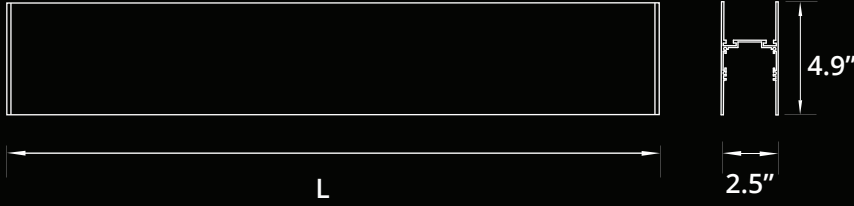

LUMEN OUTPUT W/Ft:

Watts	30K	35K	40K
5W	535 lm	550 lm	565 lm
10W	1070 lm	1100 lm	1130 lm
15W	1610lm	1650 lm	1690 lm

Project:

Type:

SIZE:

Size	L (LENGTH)
1 Feet	11.75 Inch
2 Feet	24.50 Inch
3 Feet	35.50 Inch
4 Feet	48.25 Inch
5 Feet	59.25 Inch
6 Feet	72.00 Inch
7 Feet	83.00 Inch
8 Feet	95.75 Inch