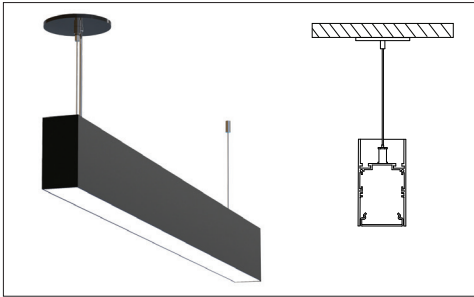

LUMEN OUTPUT W/Ft:

Watts	30K	35K	40K
5W	535 lm	550 lm	565 lm
10W	1070 lm	1100 lm	1130 lm
15W	1610lm	1650 lm	1690 lm

Project:

Type:

SIZE:

Size	L (LENGTH)
1 Feet	11.75 Inch
2 Feet	24.50 Inch
3 Feet	35.50 Inch
4 Feet	48.25 Inch
5 Feet	59.25 Inch
6 Feet	72.00 Inch
7 Feet	83.00 Inch
8 Feet	95.75 Inch

RADIANCE:

EVEN DISTRIBUTION

UNEVEN DISTRIBUTION

MOUNTING:

SUSPENDED

WALL FLUSH

WALL MOUNT

90° LEFT/90° RIGHT WITH