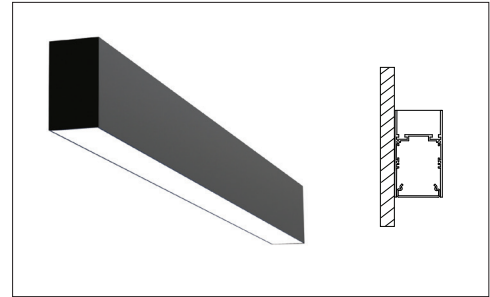

LUMEN OUTPUT W/Ft:

Watts	30K	35K	40K
5W	535 lm	550 lm	565 lm
10W	1070 lm	1100 lm	1130 lm
15W	1610lm	1650 lm	1690 lm

Project:

Type:

SIZE:

Size	L (LENGTH)
1 Feet	11.75 Inch
2 Feet	24.50 Inch
3 Feet	35.50 Inch
4 Feet	48.25 Inch
5 Feet	59.25 Inch
6 Feet	72.00 Inch
7 Feet	83.00 Inch
8 Feet	95.75 Inch

RADIANCE:

EVEN DISTRIBUTION

UNEVEN DISTRIBUTION

MOUNTING:

SUSPENDED

WALL FLUSH

WALL MOUNT

90° LEFT/90° RIGHT WITH