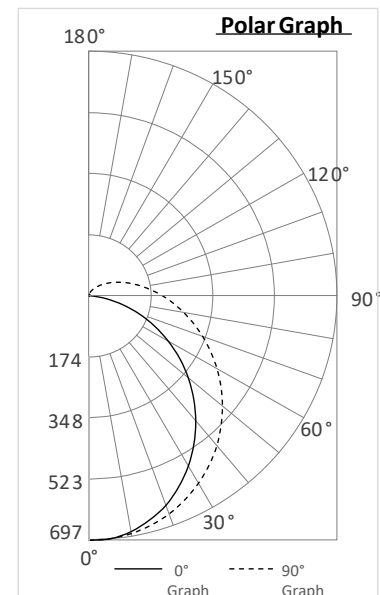

Zonal Lumen Summary

Zone	Lumens	%Fixt
0-20°	253	10.0%
0-30°	538	21.2%
0-40°	882	34.7%
0-60°	1,585	62.4%
0-80°	2,098	82.6%
0-90°	2,253	88.7%
10-90°	2,188	86.1%
20-40°	628	24.7%
20-50°	990	39.0%
40-70°	994	39.1%

Zone	Lumens	%Fixt
60-80°	513	20.2%
70-80°	222	8.8%
80-90°	156	6.1%
90-110°	178	7.0%
90-120°	224	8.8%
90-130°	253	9.9%
90-150°	279	11.0%
90-180°	286	11.3%
110-180°	109	4.3%
0-180°	2,540	100.0%