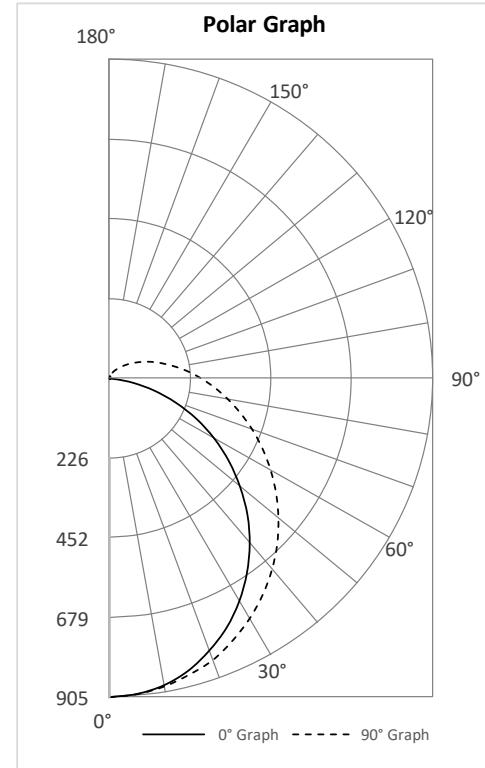

ESL-2FT-25L-5K

Luminaire Data

Description	STRIP LIGHT 2FT, 5K
Total Lumens	2,540
Input Wattage	20
Efficacy (lm/W)	129
Spacing Criterion (0-180°)	1.20
Spacing Criterion (90-270°)	1.32

ACCESSORIES (Order Separately)

Zone	Lumens	%Fixt
60-80°	513	20.2%
70-80°	222	8.8%
80-90°	156	6.1%
90-110°	178	7.0%
90-120°	224	8.8%
90-130°	253	9.9%
90-150°	279	11.0%
90-180°	286	11.3%
110-180°	109	4.3%
0-180°	2,540	100.0%

ESL-3FT-33L-5K

Luminaire Data

Description	STRIP LIGHT 3FT, 5K
Total Lumens	3,333
Input Wattage	25
Efficacy (lm/W)	135
Spacing Criterion (0-180°)	1.22
Spacing Criterion (90-270°)	1.30

Zonal Lumen Summary

Zone	Lumens	%Fixt	Zone	Lumens	%Fixt
0-20°	329	9.9%	60-80°	677	20.3%
0-30°	699	21.0%	70-80°	295	8.8%
0-40°	1,147	34.4%	80-90°	207	6.2%
0-60°	2,068	62.0%	90-110°	237	7.1%
0-80°	2,745	82.3%	90-120°	299	9.0%
0-90°	2,952	88.6%	90-130°	337	10.1%
10-90°	2,867	86.0%	90-150°	372	11.2%
20-40°	818	24.6%	90-180°	381	11.4%
20-50°	1,291	38.7%	110-180°	144	4.3%
40-70°	1,303	39.1%	0-180°	3,333	100.0%

ESL-4FT-46L-5K

Luminaire Data

Description	STRIP LIGHT 4FT, 5K
Total Lumens	4,600
Input Wattage	35
Efficacy (lm/W)	133
Spacing Criterion (0-180°)	1.22
Spacing Criterion (90-270°)	1.30

Zonal Lumen Summary

Zone	Lumens	%Fixt	Zone	Lumens	%Fixt
0-20°	443	9.6%	60-80°	943	20.5%
0-30°	943	20.5%	70-80°	413	9.0%
0-40°	1,550	33.7%	80-90°	293	6.4%
0-60°	2,810	61.1%	90-110°	341	7.4%
0-80°	3,753	81.6%	90-120°	432	9.4%
0-90°	4,046	87.9%	90-130°	489	10.6%
10-90°	3,931	85.4%	90-150°	541	11.8%
20-40°	1,107	24.1%	90-180°	555	12.1%
20-50°	1,751	38.1%	110-180°	214	4.6%
40-70°	1,790	38.9%	0-180°	4,600	100.0%