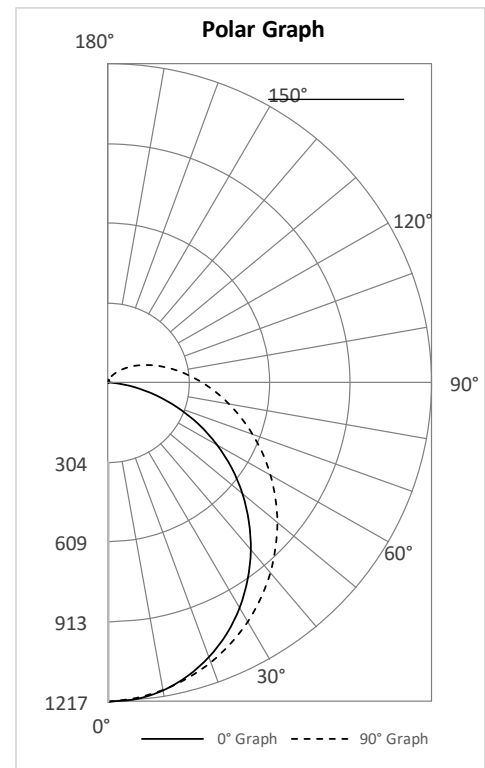

ESL-2FT-25L-5K

Luminaire Data

Description	STRIP LIGHT 2FT, 5K
Total Lumens	2,540
Input Wattage	20
Efficacy (lm/W)	129
Spacing Criterion (0-180°)	1.20
Spacing Criterion (90-270°)	1.32

ACCESSORIES (Order Separately)

Luminaire Data

Description	STRIP LIGHT 3FT, 5K
Total Lumens	3,333
Input Wattage	25
Efficacy (lm/W)	135
Spacing Criterion (0-180°)	1.22
Spacing Criterion (90-270°)	1.30

Zonal Lumen Summary

Zone	Lumens	%Fixt	Zone	Lumens	%Fixt
0-20°	329	9.9%	60-80°	677	20.3%
0-30°	699	21.0%	70-80°	295	8.8%
0-40°	1,147	34.4%	80-90°	207	6.2%
0-60°	2,068	62.0%	90-110°	237	7.1%
0-80°	2,745	82.3%	90-120°	299	9.0%
0-90°	2,952	88.6%	90-130°	337	10.1%
10-90°	2,867	86.0%	90-150°	372	11.2%
20-40°	818	24.6%	90-180°	381	11.4%
20-50°	1,291	38.7%	110-180°	144	4.3%
40-70°	1,303	39.1%	0-180°	3,333	100.0%

ESL-4FT-46L-5K

Luminaire Data

Description	STRIP LIGHT 4FT, 5K
Total Lumens	4,600
Input Wattage	35
Efficacy (lm/W)	133
Spacing Criterion (0-180°)	1.22
Spacing Criterion (90-270°)	1.30

Zonal Lumen Summary

Zone	Lumens	%Fixt	Zone	Lumens	%Fixt
0-20°	443	9.6%	60-80°	943	20.5%
0-30°	943	20.5%	70-80°	413	9.0%
0-40°	1,550	33.7%	80-90°	293	6.4%
0-60°	2,810	61.1%	90-110°	341	7.4%
0-80°	3,753	81.6%	90-120°	432	9.4%
0-90°	4,046	87.9%	90-130°	489	10.6%
10-90°	3,931	85.4%	90-150°	541	11.8%
20-40°	1,107	24.1%	90-180°	555	12.1%
20-50°	1,751	38.1%	110-180°	214	4.6%
40-70°	1,790	38.9%	0-180°	4,600	100.0%

ESL-8FT-80L-5K

Luminaire Data

Description	STRIP LIGHT 8FT, 5K
Total Lumens	8,765
Input Wattage	64
Efficacy (lm/W)	138
Spacing Criterion (0-180°)	1.22
Spacing Criterion (90-270°)	1.30

Zonal Lumen Summary

Zone	Lumens	%Fixt
0-20°	844	9.6%
0-30°	1,796	20.5%
0-40°	2,953	33.7%
0-60°	5,353	61.1%
0-80°	7,150	81.6%
0-90°	7,708	87.9%
10-90°	7,490	85.4%
20-40°	2,109	24.1%
20-50°	3,337	38.1%
40-70°	3,411	38.9%