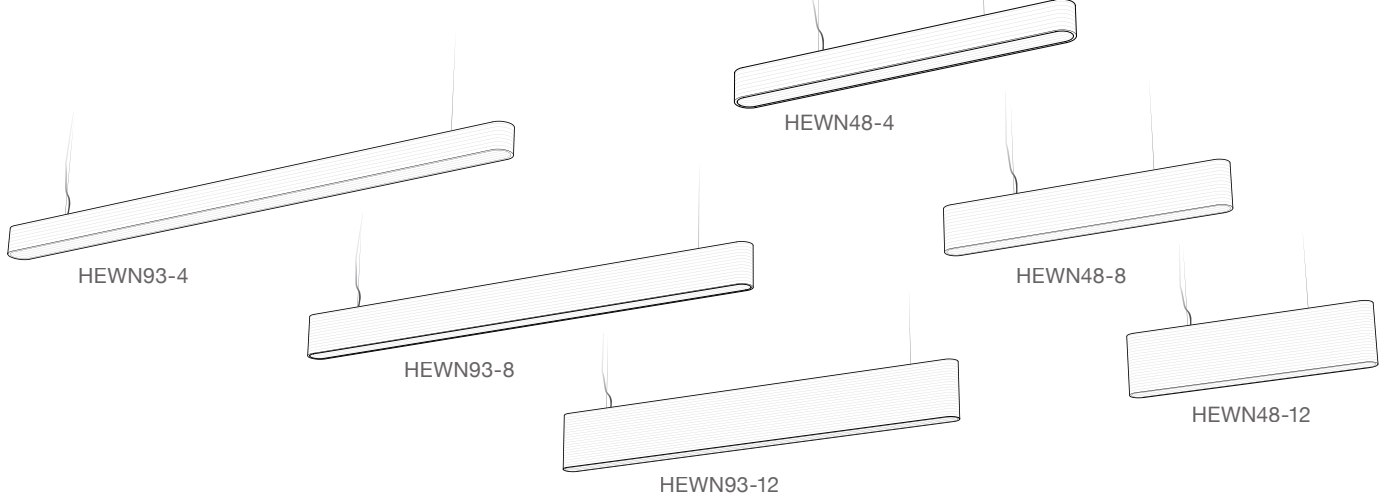

scraplights®

Hewn Linear

SPECIFICATION CODE

Example: QTY 2 HEWN - GP1493-8H-STD-935-ID-HO-HE-SC-WHT

Qty.

HEWN- GP   - - - - - - - - - -

①

②

③

④

⑤

⑥

⑦

⑧

⑨

⑩

For each number, make one selection and enter into the corresponding box above. *Indicates modification with additional lead time and/or costs

① MATERIAL

- ☐ 4
- ☐ 14
- ☐ 24

② LENGTH

- ☐ 48   48.75"
- ☐ 93   93.75"

③ HEIGHT

- ☐ 4H   4.25"
- ☐ 8H   8"
- ☐ 12H   12"

④ SUSPENSION

- ☐ STD   8 ft
- ☐ EXT*   16 ft

⑤ LED CRI / CCT

- ☐ 927*   90 CRI / 2700K
- ☐ 930*   90 CRI / 3000K
- ☐ 935*   90 CRI / 3500K
- ☐ 940*   90 CRI / 4000K

⑥ DISTRIBUTION

- ☐ ID   Indirect/Direct
- ☐ D   Direct
- ☐ I   Indirect

⑦ DIRECT OUTPUT

- ☐ HO   Hi Output / 750 lm/ft
- ☐ LO   Low Output 250 lm/ft
- ☐ NA   Not Applicable
- ☐ CU   Custom _____ Lm/ft

⑧ INDIRECT OUTPUT

- ☐ HO   Hi Output / 750 lm/ft
- ☐ LO   Low Output 250 lm/ft
- ☐ NA   Not Applicable
- ☐ CU   Custom _____ Lm/ft

⑨ CIRCUITING

- ☐ SC   Single Circuit
- ☐ DC*   Dual Circuit

⑩ CANOPY / CORD

- ☐ BK   Black
- ☐ WHT   White