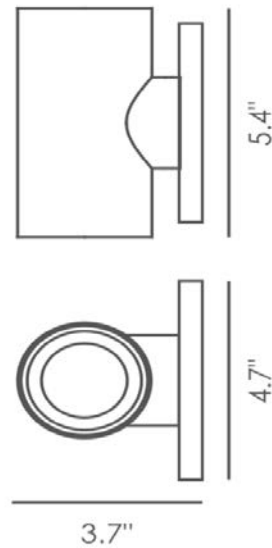

BERETTA LARGE LED

Architectural Indoor

PROJECT:	
TYPE:	
PO#:	QTY:
COMMENTS:	

FEATURES

- Acrylic Lens
- ADA Compliant
- Aluminum Construction
- CRI \geq 90
- Dimmable @ 120V
- Dimmable to 10%
- ETL Listed For Dry Locations
- LED Light Fixture
- Up and Down Light
- Wall Mounted
- 2 Total Lights
- 120V
- ~50,000 Hour Rated LED Life

LINE DRAWING

LINE DRAWING NOT TO SCALE

FINISHES

Deep Taupe

BERETTA LARGE LED

Architectural Indoor

Fixture Core

PROJECT:	
TYPE:	
PO#:	QTY:
COMMENTS:	