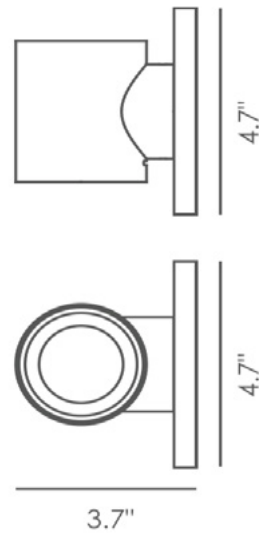

BERETTA SMALL LED

Architectural Indoor

PROJECT:	
TYPE:	
PO#:	QTY:
COMMENTS:	

FEATURES

- Acrylic Lens
- ADA Compliant
- Aluminum Construction
- CRI \geq 90
- Dimmable @ 120V
- Dimmable to 10%
- ETL Listed For Dry Locations
- LED Light Fixture
- Up or Down Light
- Wall Mounted
- 1 Total Light
- 120V
- ~50,000 Hour Rated LED Life

LINE DRAWING

LINE DRAWING NOT TO SCALE

FINISHES

Deep Taupe

BERETTA SMALL LED

Architectural Indoor

Fixture Core

PROJECT:	
TYPE:	
PO#:	QTY:
COMMENTS:	