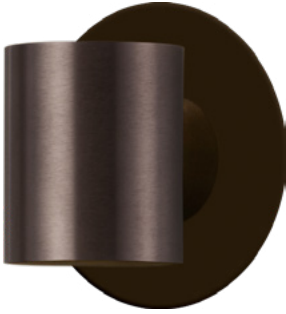

BERETTA SMALL LED

Architectural Indoor

PROJECT:	
TYPE:	
PO#:	QTY:
COMMENTS:	

FEATURES

- Acrylic Lens
- ADA Compliant
- Aluminum Construction
- CRI \geq 90
- Dimmable @ 120V
- Dimmable to 10%
- ETL Listed For Dry Locations
- LED Light Fixture
- Up or Down Light
- Wall Mounted
- 1 Total Light
- 120V
- ~50,000 Hour Rated LED Life

LINE DRAWING

LINE DRAWING NOT TO SCALE

FINISHES

Deep Taupe

BERETTA SMALL LED

Architectural Indoor

Fixture Core

PROJECT:	
TYPE:	
PO#:	QTY:
COMMENTS:	

Example ^

Aesthetics & Options

TRIM	FINISH	COLOR TEMP	OPTIONS
Not Applicable	DT - Deep Taupe	30K - 3000K Color Temp	Not Applicable
ORDER INFO			
Not Applicable	DT	30K	Not Applicable

Example ^

PROD	SOURCE	30K SPECS				
BTS	L3.5	<ul style="list-style-type: none"> • 30K - 3000K Color Temp • 310 LED Source Lumens • 88.6 LED Source Lumens Per Watt • 185 Delivered LED Lumens • 52.9 Delivered LED Lumens Per Watt 				