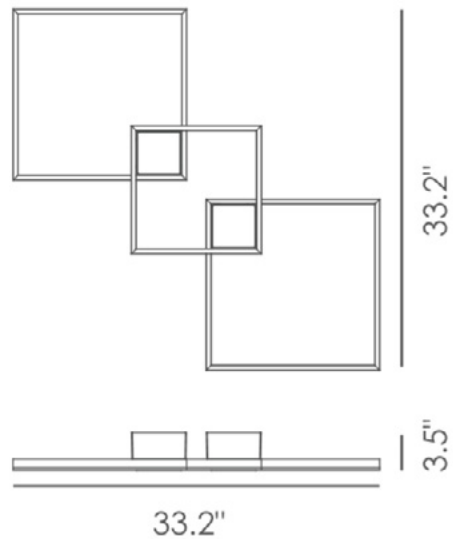

CIERA MEDIUM SYMMETRIC LED

Architectural Indoor

PROJECT:	
TYPE:	
PO#:	QTY:
COMMENTS:	

FEATURES

- Acrylic Lens
- ADA Compliant
- Aluminum Construction
- Ceiling or Wall Mounted
- CRI \geq 90
- Dimmable @ 120V
- Dimmable to 10%
- ETL Listed For Dry Locations
- LED Light Fixture
- 120V
- ~50,000 Hour Rated LED Life

LINE DRAWING

LINE DRAWING NOT TO SCALE

FINISHES

Brushed
Black

Matte White

CIERA MEDIUM SYMMETRIC LED

Architectural Indoor

Fixture Core