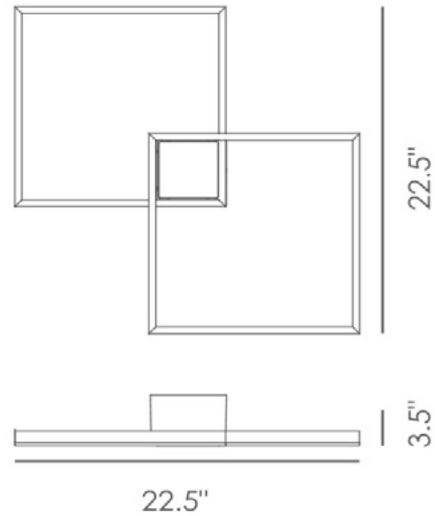

CIERA SMALL SYMMETRIC LED

Architectural Indoor

PROJECT:	
TYPE:	
PO#:	QTY:
COMMENTS:	

FEATURES

- Acrylic Lens
- ADA Compliant
- Aluminum Construction
- Ceiling or Wall Mounted
- CRI \geq 90
- Dimmable @ 120V
- Dimmable to 10%
- ETL Listed For Dry Locations
- LED Light Fixture
- 120V
- ~50,000 Hour Rated LED Life

LINE DRAWING

LINE DRAWING NOT TO SCALE

FINISHES

Brushed Black

Matte White

CIERA SMALL SYMMETRIC LED

Architectural Indoor

Fixture Core