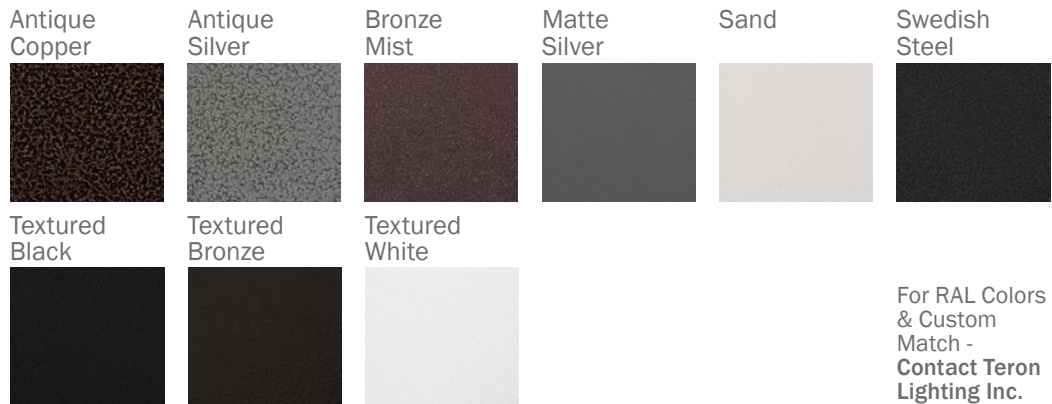

FINISHES

For RAL Colors & Custom Match - Contact Teron Lighting Inc.