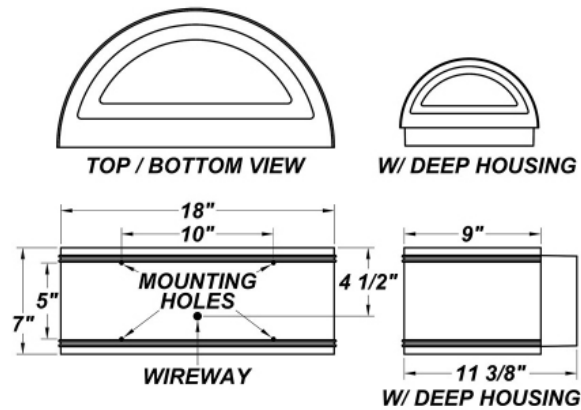

LINE DRAWING

LINE DRAWING NOT TO SCALE