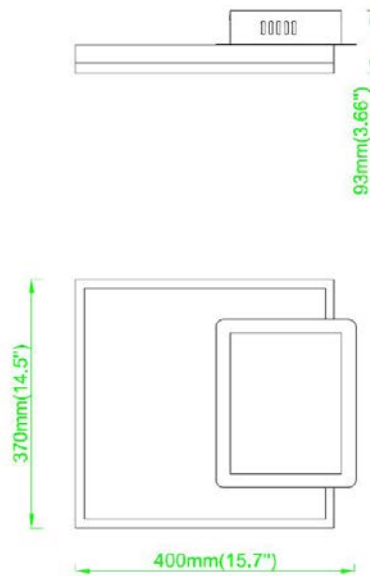

CYPRESS 1T C LED

Architectural Indoor

PROJECT:	
TYPE:	
PO#:	QTY:
COMMENTS:	

FEATURES

- 0-10V Dimmable
- Acrylic Lens
- Square Driver Box (Standard)
- Color Selectable 30K/35K/40K
- Direct Down Light
- LED Light Fixture
- Low Profile Seamless Aluminum Frame
- UL Listed Dry Location For Ceiling Mount

LINE DRAWING

LINE DRAWING NOT TO SCALE

FINISHES

Matte Black

Matte White

Platinum

CYPRESS 1T C LED

Architectural Indoor