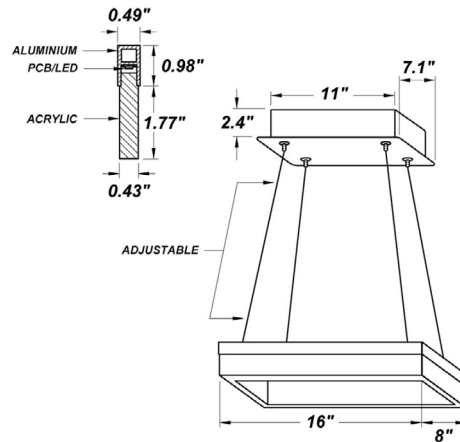

LINE DRAWING

LINE DRAWING NOT TO SCALE

FINISHES

Matte Black

Matte White

Platinum