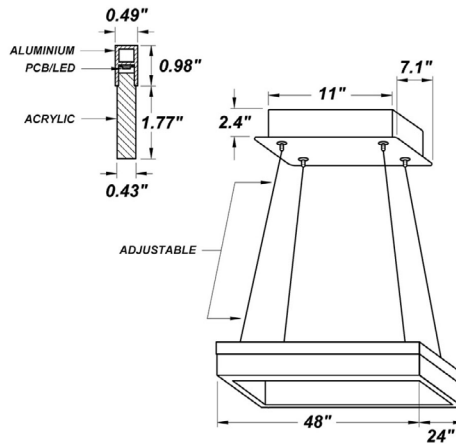

CYPRESS 1T XXL MCT LED

Architectural Indoor

PROJECT:	
TYPE:	
PO#:	QTY:
COMMENTS:	

FEATURES

- 0-10V Dimmable
- Direct Down Light
- Frosted Acrylic Lens
- LED Light Fixture
- Low Profile Seamless Aluminum Frame
- MCT 3000k, 3500k, 4000k
- Rectangular Driver Box Hanging System (Standard)
- Suspended LED Rectangle Dimensions: 48" x 24"
- Suspended LED Rectangle Height: 2.75"
- Suspended LED Rectangle Thickness: 0.49"
- Suspension Cables are 6' Long and Field Adjustable
- UL Listed Dry Location For Ceiling Mount

LINE DRAWING

LINE DRAWING NOT TO SCALE

FINISHES

Matte Black

Matte White

Platinum

CYPRESS 1T XXL MCT LED

Architectural Indoor