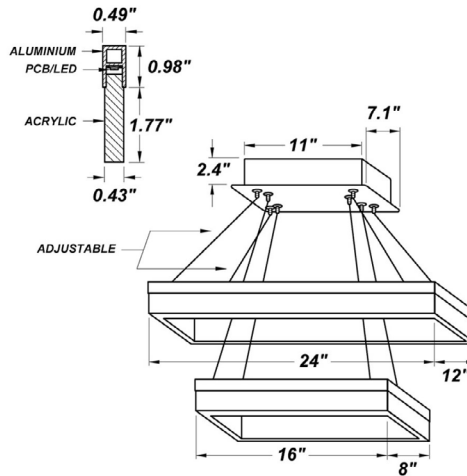

LINE DRAWING

LINE DRAWING NOT TO SCALE

FINISHES

Matte Black

Matte White

Platinum