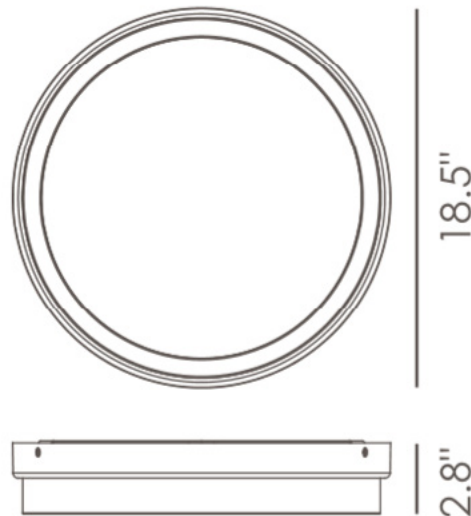

## FEATURES

- Acrylic Lens
- ADA Compliant
- Ceiling or Wall Mounted
- CRI  $\geq$  90
- Dimmable @ 120V
- Dimmable to 10%
- ETL Listed For Dry Locations
- LED Light Fixture
- Polyurethane Construction
- 120V
- ~50,000 Hour Rated LED Life

## LINE DRAWING

LINE DRAWING NOT TO SCALE