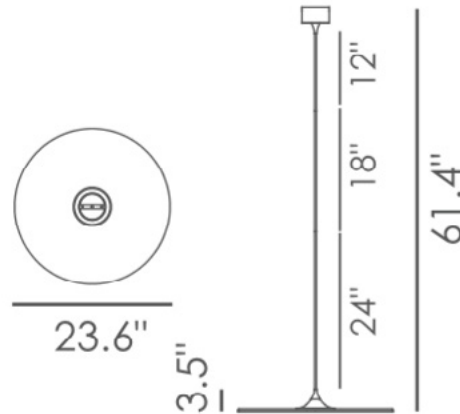

FIRENZA LARGE LED

Architectural Indoor

PROJECT:	
TYPE:	
PO#:	QTY:
COMMENTS:	

FEATURES

- Adjustable Hard Stem (See Stem Details on LINE DRAWING)
- Aluminum Construction
- Ceiling Mounted
- CRI \geq 90
- Dimmable @ 120V (100% - 10%)
- Dimming Driver Contained In Canopy
- ETL Listed For Dry Locations
- LED Light Fixture
- Polystyrene Diffuser Lamp Shade
- 120V Only
- ~50,000 Hour Rated LED Life

LINE DRAWING

LINE DRAWING NOT TO SCALE

FINISHES

Deep Taupe

FIRENZA LARGE LED

Architectural Indoor

Fixture Core

PROJECT:	
TYPE:	
PO#:	QTY:
COMMENTS:	