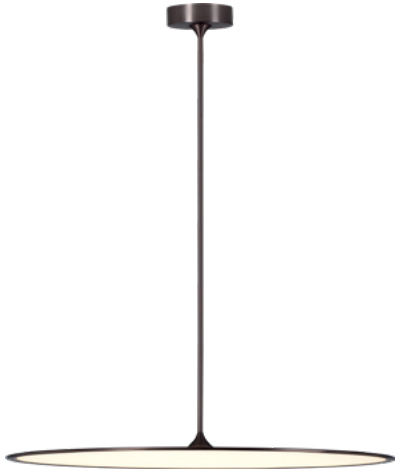

FIRENZA LARGE LED

Architectural Indoor

PROJECT:	
TYPE:	
PO#:	QTY:
COMMENTS:	

FEATURES

- Adjustable Hard Stem (See Stem Details on LINE DRAWING)
- Aluminum Construction
- Ceiling Mounted
- CRI \geq 90
- Dimmable @ 120V (100% - 10%)
- Dimming Driver Contained In Canopy
- ETL Listed For Dry Locations
- LED Light Fixture
- Polystyrene Diffuser Lamp Shade
- 120V Only
- ~50,000 Hour Rated LED Life

LINE DRAWING

LINE DRAWING NOT TO SCALE

FINISHES

Deep Taupe

FIRENZA LARGE LED

Architectural Indoor

Fixture Core

PROJECT:	
TYPE:	
PO#:	QTY:
COMMENTS:	

Example ^

Aesthetics & Options

TRIM	FINISH	COLOR TEMP	OPTIONS
Not Applicable	DT - Deep Taupe	30K - 3000K Color Temp	Not Applicable
ORDER INFO			
Not Applicable	DT	30K	Not Applicable

Example ^

PROD	SOURCE	30K SPECS				
FZL	L48.0	<ul style="list-style-type: none"> • 30K - 3000K Color Temp • 4320 LED Source Lumens • 90 LED Source Lumens Per Watt • 1888 Delivered LED Lumens • 39.3 Delivered LED Lumens Per Watt 				