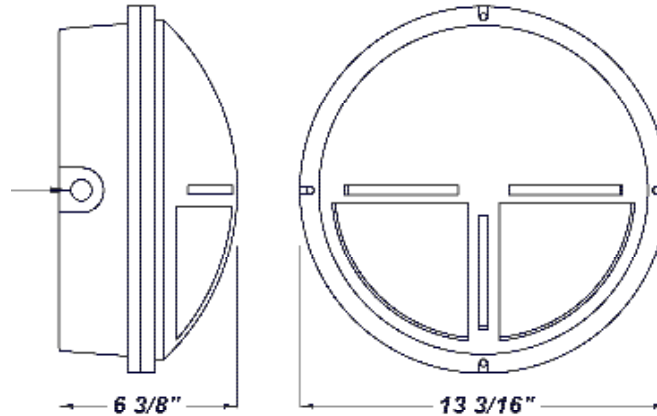

HERITAGE SHALLOW EYE LED

Architectural Outdoor

| | |
|-----------|------|
| PROJECT: | |
| TYPE: | |
| PO#: | QTY: |
| COMMENTS: | |

FEATURES

- 100V - 277V
- CSA Listed Wet Location For Wall or Ceiling Mount
- Die-Cast, Marine Grade Aluminum Housing
- EPDM Ribbed / Foam Rubber Gasketing
- Injection Molded Polycarbonate Fascia w/ Weep Holes
- Junction Box Pattern on Housing For Easy Mounting
- Translucent White Injection Molded Lens Frame
- UV-Stabilizing Polycarbonate Diffuser

LINE DRAWING

LINE DRAWING NOT TO SCALE

**0.75" CONDUIT ENTRIES
4 TOTAL - SPACED 90 DEGREES
AROUND SIDE OF HOUSING**

FINISHES

Matte Black

Matte Bronze

Matte White

Matte
Titanium