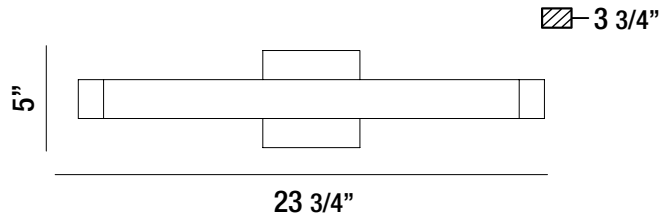

LAFLUER MEDIUM LED

Architectural Indoor

PROJECT:	
TYPE:	
PO#:	QTY:
COMMENTS:	

FEATURES

- ADA Compliant
- Dimmable @ 120V
- ETL/cETL Listed for Dry Locations
- LED Light Fixture
- Steel Composition
- Wall Mounted
- 4.2 lbs.
- 80+ CRI

LINE DRAWING

LINE DRAWING NOT TO SCALE

FINISHES

Satin Nickel

For RAL Colors
& Custom
Match -
Contact Teron
Lighting Inc.