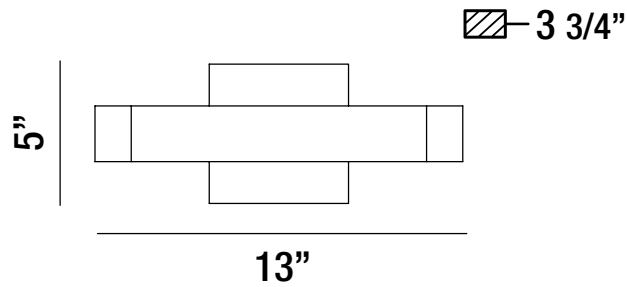

LAFLUER SMALL LED

Architectural Indoor

PROJECT:	
TYPE:	
PO#:	QTY:
COMMENTS:	

FEATURES

- ADA Compliant
- Dimmable @ 120V
- ETL/cETL Listed for Dry Locations
- LED Light Fixture
- Steel Composition
- Wall Mounted
- 2.8 lbs.
- 80+ CRI

LINE DRAWING

LINE DRAWING NOT TO SCALE

FINISHES

Satin Nickel

For RAL Colors
& Custom
Match -
Contact Teron
Lighting Inc.

LAFLUER SMALL LED

Architectural Indoor

Fixture Core

Aesthetics & Options

TRIM	FINISH	COLOR TEMP	OPTIONS
Not Applicable	SN - Satin Nickel	30K - 3000 Color Temp	Not Applicable
ORDER INFO			
Not Applicable Example ^	SN	30K	Not Applicable

PROD	SOURCE	30K SPECS				
LFLSM	L12.0	<ul style="list-style-type: none"> 30K - 3000K Color Temp 850 LED Source Lumens 70.8 LED Source Lumens Per Watt 				