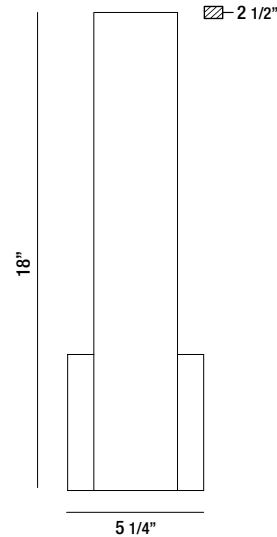

LANCIA LED

Architectural Indoor

PROJECT:		
TYPE:		
PO#:		QTY:
COMMENTS:		

FEATURES

- ADA Compliant
- Aluminum Composition
- Dimmable @ 120V
- ETL/cETL Listed for Dry Locations
- LED Light Fixture
- Wall Mounted
- 2 lbs.
- 90 CRI

LINE DRAWING

LINE DRAWING NOT TO SCALE

FINISHES

Aluminum

Black

Champagne

Gold

White