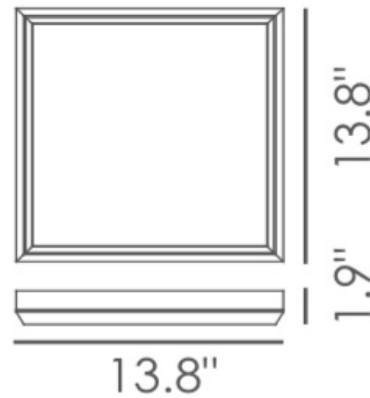

LINE DRAWING

LINE DRAWING NOT TO SCALE

FINISHES

Satin Dark
Gray