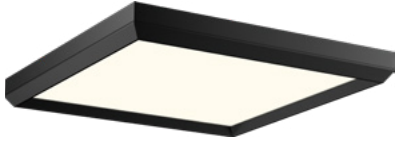

LYNX SQUARE 13.8" LED

Architectural Indoor

PROJECT:

TYPE:

PO#:

QTY:

COMMENTS:

FEATURES

- Acrylic Lens
- Aluminum Construction
- ADA Compliant
- Ceiling or Wall Mounted
- CRI \geq 90
- Dimmable @ 120V
- Dimmable to 10%
- ETL Listed For Dry Locations
- LED Light Fixture
- 120V
- ~50,000 Hour Rated LED Life

LINE DRAWING

LINE DRAWING NOT TO SCALE

FINISHES

Satin Dark
Gray

LYNX SQUARE 13.8" LED

Architectural Indoor

Fixture Core

PROJECT:	
TYPE:	
PO#:	QTY:
COMMENTS:	

Example ^

Aesthetics & Options

TRIM	FINISH	COLOR TEMP	OPTIONS
Not Applicable	SDG - Satin Dark Gray	30K - 3000K Color Temp	Not Applicable
ORDER INFO			
Not Applicable	SDG	30K	Not Applicable

Example ^

PROD	SOURCE	30K SPECS				
LXS13.8	L80.0	<ul style="list-style-type: none"> 30K - 3000K Color Temp 2100 LED Source Lumens 80.8 LED Source Lumens Per Watt 1026 Delivered LED Lumens 39.5 Delivered LED Lumens Per Watt 				