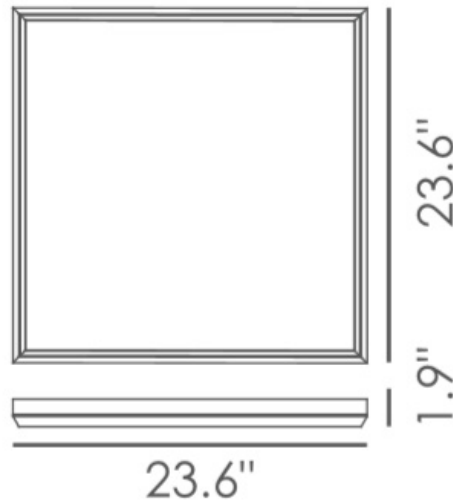

# LYNX SQUARE 23.6" LED

Architectural Indoor

PROJECT:	
TYPE:	
PO#:	QTY:
COMMENTS:	

## FEATURES

- Acrylic Lens
- Aluminum Construction
- ADA Compliant
- Ceiling or Wall Mounted
- CRI  $\geq$  90
- Dimmable @ 120V
- Dimmable to 10%
- ETL Listed For Dry Locations
- LED Light Fixture
- 120V
- ~50,000 Hour Rated LED Life

## LINE DRAWING

LINE DRAWING NOT TO SCALE