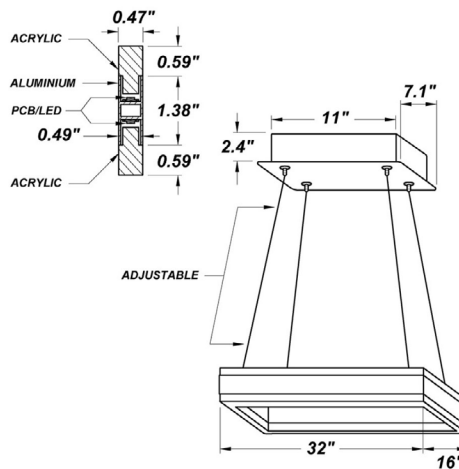

MARQUEE 1T LG MCT LED

Architectural Indoor

PROJECT:	
TYPE:	
PO#:	QTY:
COMMENTS:	

FEATURES

- 0-10V Dimmable
- Direct Down Light and Indirect Up Light
- Frosted Acrylic Lens
- LED Light Fixture
- Low Profile Seamless Aluminum Frame
- MCT 3000k, 3500k, 4000k
- Rectangular Driver Box Hanging System (Standard)
- Suspended LED Rectangle Dimensions: 32" x 16"
- Suspended LED Rectangle Height: 2.56"
- Suspended LED Rectangle Thickness: 0.49"
- Suspension Cables are 6' Long and Field Adjustable
- UL Listed Dry Location For Ceiling Mount

LINE DRAWING

LINE DRAWING NOT TO SCALE

FINISHES

Matte Black

Matte White

Platinum

MARQUEE 1T LG MCT LED

Architectural Indoor