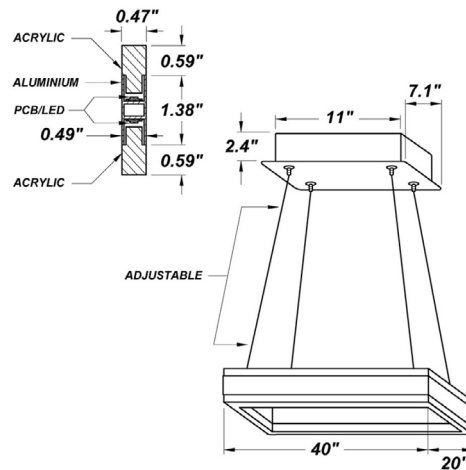

MARQUEE 1T XL MCT LED

Architectural Indoor

PROJECT:	
TYPE:	
PO#:	QTY:
COMMENTS:	

FEATURES

- 0-10V Dimmable
- Direct Down Light and Indirect Up Light
- Frosted Acrylic Lens
- LED Light Fixture
- Low Profile Seamless Aluminum Frame
- MCT 3000k, 3500k, 4000k
- Rectangular Driver Box Hanging System (Standard)
- Suspended LED Rectangle Dimensions: 40" x 20"
- Suspended LED Rectangle Height: 2.56"
- Suspended LED Rectangle Thickness: 0.49"
- Suspension Cables are 6' Long and Field Adjustable
- UL Listed Dry Location For Ceiling Mount

LINE DRAWING

LINE DRAWING NOT TO SCALE

FINISHES

Matte Black

Matte White

Platinum

MARQUEE 1T XL MCT LED

Architectural Indoor