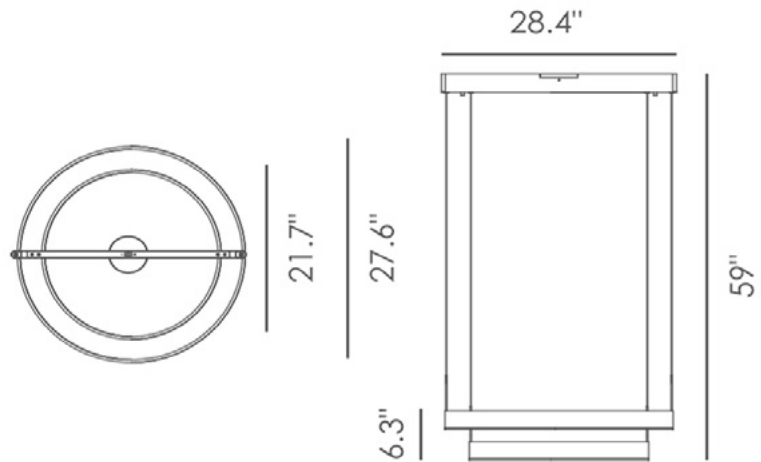

## FEATURES

- Acrylic Lens
- Adjustable Cable
- Aluminum Construction
- Ceiling Mounted
- CRI  $\geq$  90
- Dimmable @ 120V (100% - 10%)
- Dimming Driver Contained In Canopy
- ETL Listed For Dry Locations
- LED Light Fixture
- 120V Only
- 2" Recommended Minimum Cable Length; 59" Maximum Fixture Length
- 2 Total Lights
- ~50,000 Hour Rated LED Life

## LINE DRAWING

LINE DRAWING NOT TO SCALE