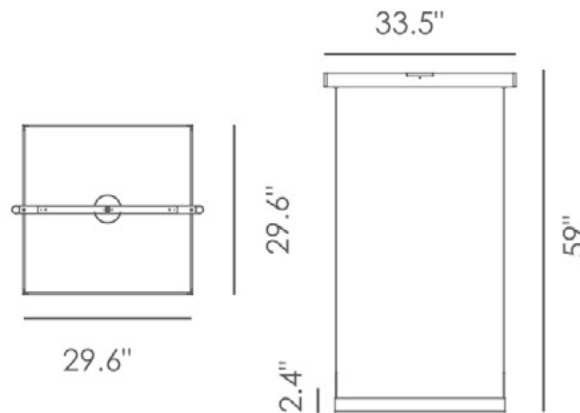

MONZA LARGE SQUARE LED

Architectural Indoor

PROJECT:	
TYPE:	
PO#:	QTY:
COMMENTS:	

FEATURES

- Acrylic Lens
- Adjustable Cable
- Aluminum Construction
- Ceiling Mounted
- CRI \geq 90
- Dimmable @ 120V (100% - 10%)
- Dimming Driver Contained In Canopy
- ETL Listed For Dry Locations
- LED Light Fixture
- 120V Only
- 2" Recommended Minimum Cable Length; 59" Maximum Fixture Length
- ~50,000 Hour Rated LED Life

LINE DRAWING

LINE DRAWING NOT TO SCALE

FINISHES

Deep Taupe Brushed Gold

MONZA LARGE SQUARE LED

Architectural Indoor

Fixture Core

PROJECT:	
TYPE:	
PO#:	QTY:
COMMENTS:	