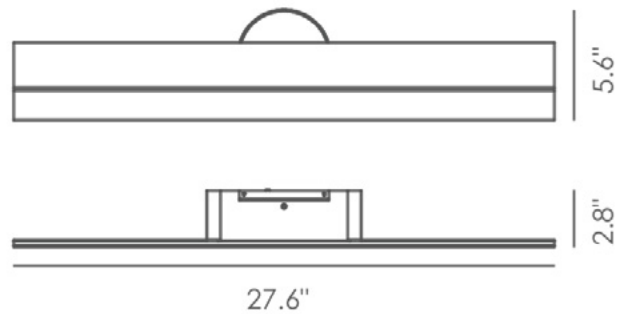

## FEATURES

- Acrylic Lens
- ADA Compliant
- Aluminum Construction
- CRI  $\geq$  90
- Dimmable @ 120V
- Dimmable to 10%
- ETL Listed For Dry Locations
- LED Light Fixture
- Wall Mounted
- 120V
- ~50,000 Hour Rated LED Life

## LINE DRAWING

LINE DRAWING NOT TO SCALE