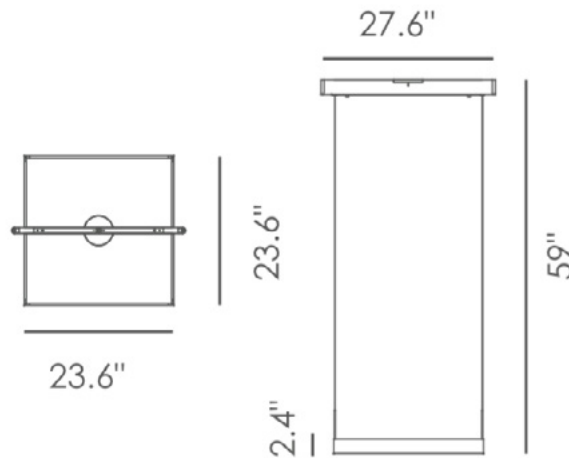

## FEATURES

- Acrylic Lens
- Adjustable Cable
- Aluminum Construction
- Ceiling Mounted
- CRI  $\geq$  90
- Dimmable @ 120V (100% - 10%)
- Dimming Driver Contained In Canopy
- ETL Listed For Dry Locations
- LED Light Fixture
- 120V Only
- 2" Recommended Minimum Cable Length; 59" Maximum Fixture Length
- ~50,000 Hour Rated LED Life

## LINE DRAWING

LINE DRAWING NOT TO SCALE