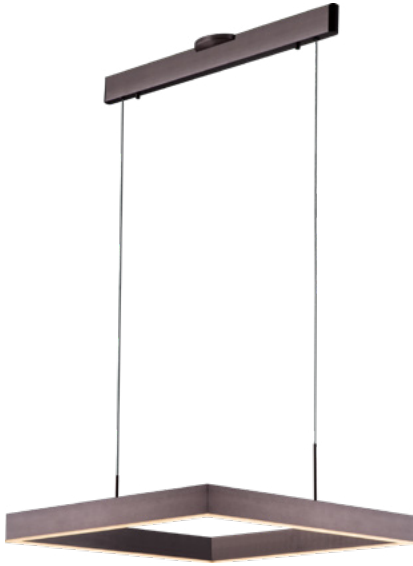

# MONZA SMALL SQUARE LED

Architectural Indoor

PROJECT:	
TYPE:	
PO#:	QTY:
COMMENTS:	

## FEATURES

- Acrylic Lens
- Adjustable Cable
- Aluminum Construction
- Ceiling Mounted
- CRI  $\geq$  90
- Dimmable @ 120V (100% - 10%)
- Dimming Driver Contained In Canopy
- ETL Listed For Dry Locations
- LED Light Fixture
- 120V Only
- 2" Recommended Minimum Cable Length; 59" Maximum Fixture Length
- ~50,000 Hour Rated LED Life