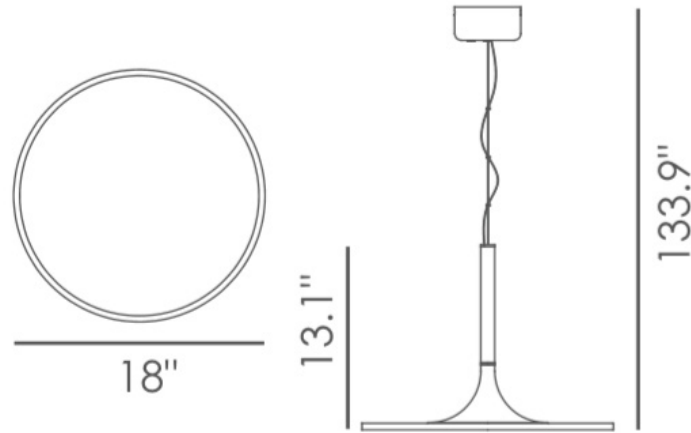

PESEO MEDIUM LED

Architectural Indoor

PROJECT:	
TYPE:	
PO#:	QTY:
COMMENTS:	

FEATURES

- Adjustable Cable
- Aluminum Construction
- Ceiling Mounted
- CRI \geq 90
- Dimmable @ 120V (100% - 10%)
- Dimming Driver Contained In Canopy
- Dual Finish - Matte White with Brushed Black Trim
- ETL Listed For Dry Locations
- LED Light Fixture
- Polystyrene Diffuser Lamp Shade
- 120V Only
- 2" Recommended Minimum Cable Length; Max Fixture Length 133.9"
- ~50,000 Hour Rated LED Life

LINE DRAWING

LINE DRAWING NOT TO SCALE

FINISHES

Brushed
Black

Matte White

PESEO MEDIUM LED

Architectural Indoor

Fixture Core