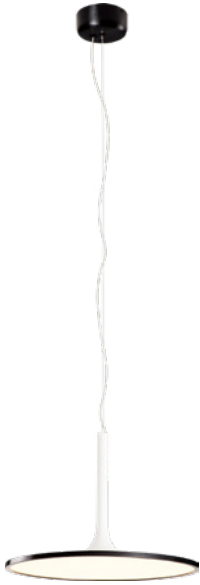

PESEO MEDIUM LED

Architectural Indoor

PROJECT:	
TYPE:	
PO#:	QTY:
COMMENTS:	

FEATURES

- Adjustable Cable
- Aluminum Construction
- Ceiling Mounted
- CRI \geq 90
- Dimmable @ 120V (100% - 10%)
- Dimming Driver Contained In Canopy
- Dual Finish - Matte White with Brushed Black Trim
- ETL Listed For Dry Locations
- LED Light Fixture
- Polystyrene Diffuser Lamp Shade
- 120V Only
- 2" Recommended Minimum Cable Length; Max Fixture Length 133.9"
- ~50,000 Hour Rated LED Life

LINE DRAWING

LINE DRAWING NOT TO SCALE

FINISHES

Brushed
Black

Matte White

PESEO MEDIUM LED

Architectural Indoor

Fixture Core

PROJECT:	
TYPE:	
PO#:	QTY:
COMMENTS:	

PRODUCT CODE	SOURCE/WATTAGE	VOLTAGE	DIMMING DRIVER
PESM - Peseo Medium LED	L28.0-LT700 - 28W @ 700mA Constant Current Electronic Driver (Dimmable)	120V	ELV or TRIAC Dimming @ 120V
ORDER INFO			
PESM	L28.0-LT700	120V	ELV, TRIAC

Example ^

Aesthetics & Options

TRIM	FINISH	COLOR TEMP	OPTIONS
Not Applicable	MH/BBK - Matte White with Bushed Black Trim	30K - 3000K Color Temp	Not Applicable
ORDER INFO			
Not Applicable	MH/BBK	30K	Not Applicable