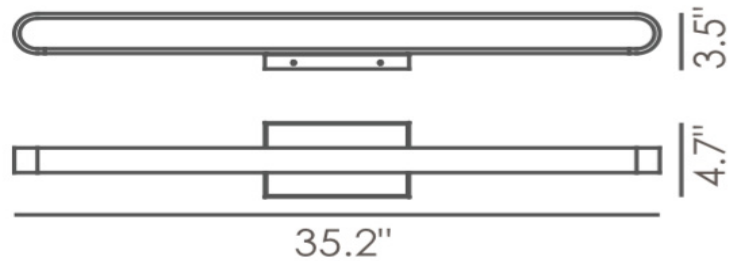

RIALTO LARGE LED

Architectural Indoor

PROJECT:	
TYPE:	
PO#:	QTY:
COMMENTS:	

FEATURES

- Acrylic Lens
- ADA Compliant
- Aluminum Construction
- CRI \geq 90
- 120V
- Dimmable @ 120V
- Dimmable to 10%
- Down or Up Light Vanity
- ETL Listed For Dry Locations
- LED Light Fixture
- Wall Mounted
- ~50,000 Hour Rated LED Life

LINE DRAWING

LINE DRAWING NOT TO SCALE

FINISHES

Brushed
Aluminum

RIALTO LARGE LED

Architectural Indoor

Fixture Core

PROJECT:	
TYPE:	
PO#:	QTY:
COMMENTS:	

Example ^

Aesthetics & Options

TRIM	FINISH	COLOR TEMP	OPTIONS
Not Applicable	AL - Brushed Aluminum	30K - 3000K Color Temp	Not Applicable
ORDER INFO			
Not Applicable	AL	30K	Not Applicable

Example ^

PROD	SOURCE	30K SPECS				
RIL	L19.0	<ul style="list-style-type: none"> • 30K - 3000K Color Temp • 1800 LED Source Lumens • 94.7 LED Source Lumens Per Watt • 256 Delivered LED Lumens • 13.5 Delivered LED Lumens Per Watt 				