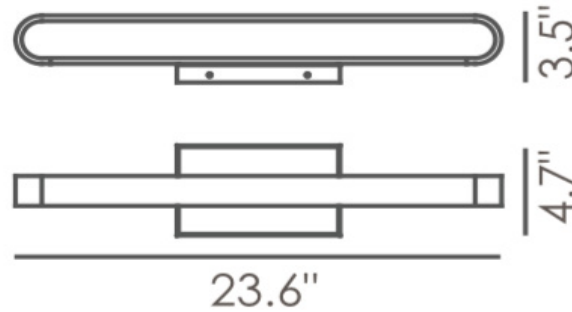

RIALTO SMALL LED

Architectural Indoor

PROJECT:	
TYPE:	
PO#:	QTY:
COMMENTS:	

FEATURES

- Acrylic Lens
- ADA Compliant
- Aluminum Construction
- CRI \geq 90
- 120V
- Dimmable @ 120V
- Dimmable to 10%
- Down or Up Light Vanity
- ETL Listed For Dry Locations
- LED Light Fixture
- Wall Mounted
- ~50,000 Hour Rated LED Life

LINE DRAWING

LINE DRAWING NOT TO SCALE

FINISHES

Brushed
Aluminum

RIALTO SMALL LED

Architectural Indoor

Fixture Core

PROJECT:	
TYPE:	
PO#:	QTY:
COMMENTS:	

Example ^

Aesthetics & Options

TRIM	FINISH	COLOR TEMP	OPTIONS
Not Applicable	AL - Brushed Aluminum	30K - 3000K Color Temp	Not Applicable
ORDER INFO			
Not Applicable	AL	30K	Not Applicable

Example ^

PROD	SOURCE	30K SPECS				
RIS	L11.0	<ul style="list-style-type: none"> • 30K - 3000K Color Temp • 1050 LED Source Lumens • 95.5 LED Source Lumens Per Watt • 97 Delivered LED Lumens • 8.8 Delivered LED Lumens Per Watt 				