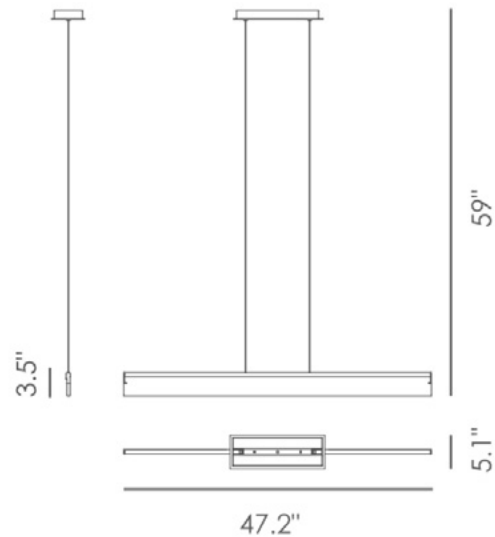

TEMPO LARGE DROP LED

Architectural Indoor

PROJECT:	
TYPE:	
PO#:	QTY:
COMMENTS:	

FEATURES

- Acrylic Lens
- Adjustable Cable
- Aluminum Construction
- Ceiling Mounted
- CRI ≥ 90
- Dimmable @ 120V (100% - 10%)
- Dimming Driver Contained In Canopy
- ETL Listed For Dry Locations
- LED Light Fixture
- 120V Only
- 2" Recommended Minimum Cable Length; Max Fixture Length 59"
- ~50,000 Hour Rated LED Life

LINE DRAWING

LINE DRAWING NOT TO SCALE

FINISHES

Brushed
Black

TEMPO LARGE DROP LED

Architectural Indoor

Fixture Core

PROJECT:	
TYPE:	
PO#:	QTY:
COMMENTS:	