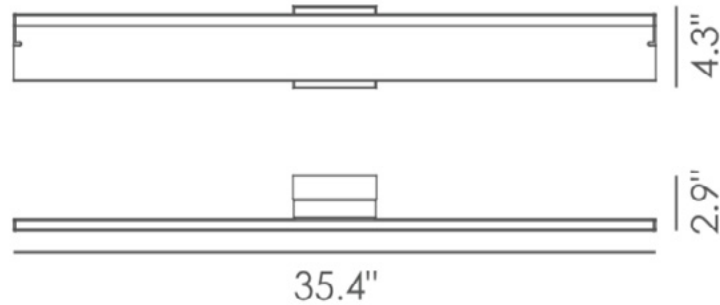

TEMPO LARGE VANITY LED

Architectural Indoor

PROJECT:	
TYPE:	
PO#:	QTY:
COMMENTS:	

FEATURES

- Acrylic Lens
- ADA Compliant
- Aluminum Construction
- CRI \geq 90
- Dimmable @ 120V
- Dimmable to 10%
- ETL Listed For Dry Locations
- LED Light Fixture
- Wall Mounted
- 120V
- ~50,000 Hour Rated LED Life

LINE DRAWING

LINE DRAWING NOT TO SCALE

FINISHES

Brushed
Black

TEMPO LARGE VANITY LED

Architectural Indoor

Fixture Core

PROJECT:	
TYPE:	
PO#:	QTY:
COMMENTS:	