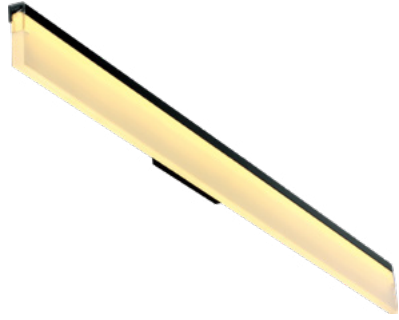

TEMPO LARGE VANITY LED

Architectural Indoor

PROJECT:	
TYPE:	
PO#:	QTY:
COMMENTS:	

FEATURES

- Acrylic Lens
- ADA Compliant
- Aluminum Construction
- CRI \geq 90
- Dimmable @ 120V
- Dimmable to 10%
- ETL Listed For Dry Locations
- LED Light Fixture
- Wall Mounted
- 120V
- ~50,000 Hour Rated LED Life

LINE DRAWING

LINE DRAWING NOT TO SCALE

FINISHES

Brushed
Black

TEMPO LARGE VANITY LED

Architectural Indoor

Fixture Core

PROJECT:	
TYPE:	
PO#:	QTY:
COMMENTS:	

PRODUCT CODE	SOURCE/WATTAGE	VOLTAGE	DIMMING DRIVER
TPLD - Tempo Large Vanity LED	L17.0-LT700 - 17W @ 700mA ELV Low Voltage 2-Wire Dimming Electronic Driver (Leading or Trailing Edge)	120V	ELV or TRIAC Dimming @ 120V
ORDER INFO			
TPLV	L17.0-LT700	120V	ELV, TRIAC

Aesthetics & Options

TRIM	FINISH	COLOR TEMP	OPTIONS
Not Applicable	BBK - Brushed Black	30K - 3000K Color Temp	Not Applicable
ORDER INFO			
Not Applicable	DT, BG	30K	Not Applicable

PROD	SOURCE	30K SPECS				
TPLV	L17.0	<ul style="list-style-type: none"> • 30K - 3000K Color Temp • 1470 LED Source Lumens • 86.5 LED Source Lumens Per Watt • 475 Delivered LED Lumens • 27.9 Delivered LED Lumens Per Watt 				