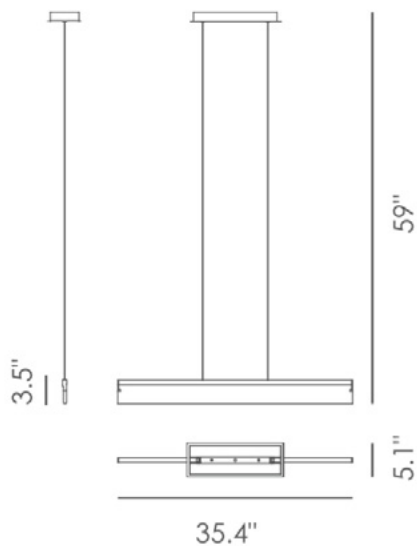

TEMPO SMALL DROP LED

Architectural Indoor

PROJECT:	
TYPE:	
PO#:	QTY:
COMMENTS:	

FEATURES

- Acrylic Lens
- Adjustable Cable
- Aluminum Construction
- Ceiling Mounted
- CRI \geq 90
- Dimmable @ 120V (100% - 10%)
- Dimming Driver Contained In Canopy
- ETL Listed For Dry Locations
- LED Light Fixture
- 120V Only
- 2" Recommended Minimum Cable Length; Max Fixture Length 59"
- ~50,000 Hour Rated LED Life

LINE DRAWING

LINE DRAWING NOT TO SCALE

FINISHES

Brushed
Black

TEMPO SMALL DROP LED

Architectural Indoor

Fixture Core

PROJECT:	
TYPE:	
PO#:	QTY:
COMMENTS:	