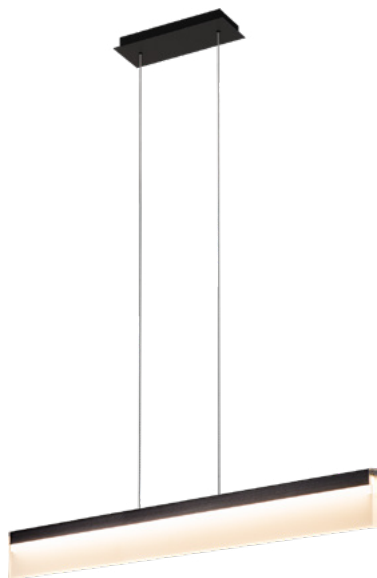

TEMPO SMALL DROP LED

Architectural Indoor

PROJECT:	
TYPE:	
PO#:	QTY:
COMMENTS:	

FEATURES

- Acrylic Lens
- Adjustable Cable
- Aluminum Construction
- Ceiling Mounted
- CRI \geq 90
- Dimmable @ 120V (100% - 10%)
- Dimming Driver Contained In Canopy
- ETL Listed For Dry Locations
- LED Light Fixture
- 120V Only
- 2" Recommended Minimum Cable Length; Max Fixture Length 59"
- ~50,000 Hour Rated LED Life

LINE DRAWING

LINE DRAWING NOT TO SCALE

FINISHES

Brushed
Black

TEMPO SMALL DROP LED

Architectural Indoor

Fixture Core

PROJECT:	
TYPE:	
PO#:	QTY:
COMMENTS:	

Example ^

Aesthetics & Options

TRIM	FINISH	COLOR TEMP	OPTIONS
Not Applicable	BBK - Brushed Black	30K - 3000K Color Temp	Not Applicable
ORDER INFO			
Not Applicable	BBK	30K	Not Applicable

Example ^

PROD	SOURCE	30K SPECS				
TPSD	L17.0	<ul style="list-style-type: none"> • 30K - 3000K Color Temp • 1470 LED Source Lumens • 86.5 LED Source Lumens Per Watt • 684 Delivered LED Lumens • 40.2 Delivered LED Lumens Per Watt 				