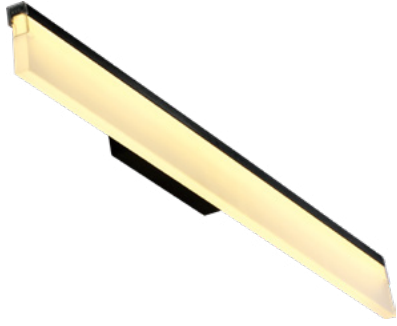

TEMPO SMALL VANITY LED

Architectural Indoor

PROJECT:	
TYPE:	
PO#:	QTY:
COMMENTS:	

FEATURES

- Acrylic Lens
- ADA Compliant
- Aluminum Construction
- CRI \geq 90
- Dimmable @ 120V
- Dimmable to 10%
- ETL Listed For Dry Locations
- LED Light Fixture
- Wall Mounted
- 120V
- ~50,000 Hour Rated LED Life

LINE DRAWING

LINE DRAWING NOT TO SCALE

FINISHES

Brushed
Black

TEMPO SMALL VANITY LED

Architectural Indoor

Fixture Core

PROJECT:	
TYPE:	
PO#:	QTY:
COMMENTS:	

PRODUCT CODE	SOURCE/WATTAGE	VOLTAGE	DIMMING DRIVER
TPSD- Tempo Small Vanity LED	L11.0-LT350 - 11W @ 350mA ELV Low Voltage 2-Wire Dimming Electronic Driver (Leading or Trailing Edge)	120V	ELV or TRIAC Dimming @ 120V
ORDER INFO			
TPSV	L11.0-LT350	120V	ELV, TRIAC

Aesthetics & Options

TRIM	FINISH	COLOR TEMP	OPTIONS
Not Applicable	BBK - Brushed Black	30K - 3000K Color Temp	Not Applicable
ORDER INFO			
Not Applicable	DT, BG	30K	Not Applicable

PROD	SOURCE	30K SPECS				
TPSV	L11.0	<ul style="list-style-type: none"> • 30K - 3000K Color Temp • 1320 LED Source Lumens • 120 LED Source Lumens Per Watt • 924 Delivered LED Lumens • 84 Delivered LED Lumens Per Watt 				