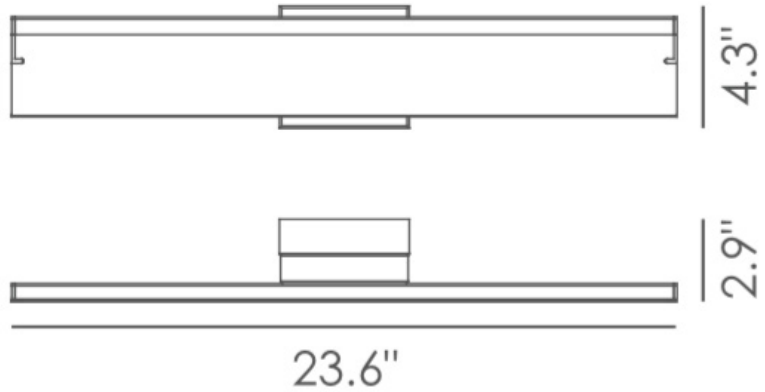

TEMPO SMALL VANITY LED

Architectural Indoor

PROJECT:	
TYPE:	
PO#:	QTY:
COMMENTS:	

FEATURES

- Acrylic Lens
- ADA Compliant
- Aluminum Construction
- CRI \geq 90
- Dimmable @ 120V
- Dimmable to 10%
- ETL Listed For Dry Locations
- LED Light Fixture
- Wall Mounted
- 120V
- ~50,000 Hour Rated LED Life

LINE DRAWING

LINE DRAWING NOT TO SCALE

FINISHES

Brushed
Black

TEMPO SMALL VANITY LED

Architectural Indoor

Fixture Core

PROJECT:	
TYPE:	
PO#:	QTY:
COMMENTS:	

Aesthetics & Options

TRIM	FINISH	COLOR TEMP	OPTIONS
Not Applicable	BBK - Brushed Black	30K - 3000K Color Temp	Not Applicable
ORDER INFO			
Not Applicable	DT, BG	30K	Not Applicable

PROD	SOURCE	30K SPECS				
TPSV	L11.0	<ul style="list-style-type: none"> • 30K - 3000K Color Temp • 1320 LED Source Lumens • 120 LED Source Lumens Per Watt • 924 Delivered LED Lumens • 84 Delivered LED Lumens Per Watt 				