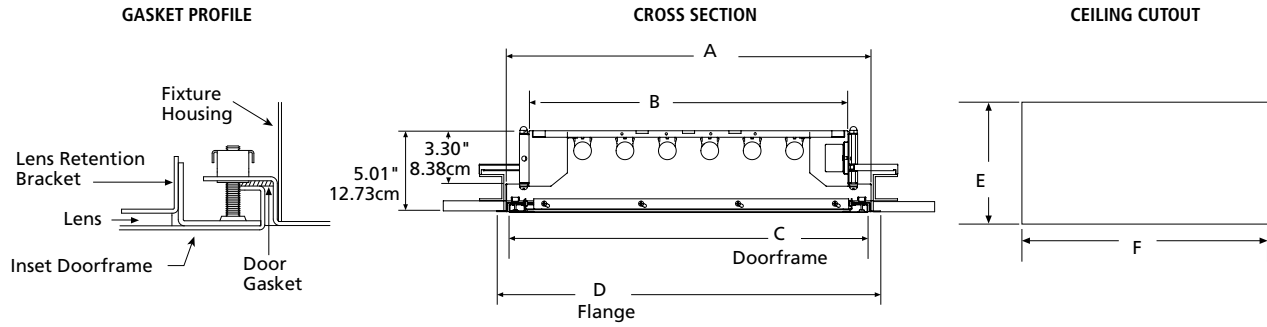

SIMPLESEAL™

CSEFI SERIES – LF

DIMENSIONAL DATA

DIMENSIONAL DATA (IN INCHES & CENTIMETERS)						
	A	B	C	D	E	F
1x4 T5	12.20x46.60	9.35x46.60	11.80x46.20	13.35x47.75	12.50	46.88
30.48cmx121.92cm	30.99x118.36	23.75x118.36	29.97x117.35	33.91x121.29	31.75	119.08
2x2 T5	22.60x22.60	19.75x22.60	22.20x22.60	23.75x23.75	22.88	22.88
60.96cmx60.96cm	57.40x57.40	50.17x57.40	56.39x57.40	60.33x60.33	58.12	58.12
2x4 T5	22.60x46.60	19.75x46.60	22.20x46.20	23.75x47.75	22.88	46.88
60.96cmx121.92cm	57.40x118.36	50.17x118.36	56.39x117.35	60.33x121.29	58.12	119.08
1x4 T8	12.20x48.13	9.35x48.13	11.80x47.70	13.35x49.27	12.50	48.38
30.48cmx121.92cm	30.99x122.25	23.75x122.25	29.97x121.16	33.91x125.15	31.75	122.89
2x2 T8	22.60x24.13	19.75x24.13	22.20x25.70	23.75x25.27	22.88	24.38
60.96cmx60.96cm	57.40x61.29	50.17x61.29	56.39x65.28	60.33x64.19	58.12	61.93
2x4 T8	22.60x48.13	19.75x48.13	22.20x47.70	23.75x49.27	22.88	48.38
60.96cmx121.92cm	57.40x122.25	50.17x122.25	56.39x121.16	60.33x125.15	58.12	122.89

NOTE: Add .25" (.64cm) to each cut-out dimension when Install Frame (IF) or Plaster Frame (PF) Accessory is specified.

www.kenall.com | P: 800-4-Kenall | F: 262-891-9701 | 10200 55th Street Kenosha, Wisconsin 53144, USA

A brand of **legrand**

This product complies with the Buy American Act: manufactured in the United States with more than 50% of the component cost of US origin. It may be covered by patents found at www.kenall.com/patents. Content of specification sheets is subject to change; please consult www.kenall.com for current product details. ©2019 Kenall Mfg. Co.