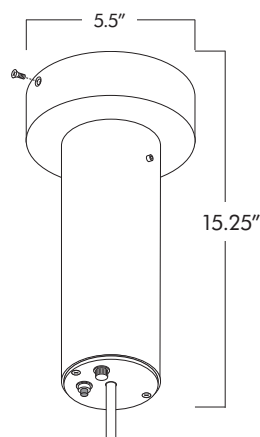

Arctic ARL1 pendants

large scale opal glass globe LED pendants

CONSTRUCTION

- Canopy mounts to octagonal box or mudring.
- Hand blown, triplex glass shade, with matte exterior.
- 6 ft. gray or white 18 AWG adjustable power cord supplied, standard. Specify **XP** for additional length (25 ft. max.).

| | |
|--|--|
| XP -Extra power cord (in inches, 25 ft. max.) | |
|--|--|

ARL1

48 watts, 5,170 delivered lumens

ARL1XL

48 watts, 4,800 delivered lumens

Arctic ARL1 pendants

large scale opal glass globe LED pendants

For suspended and hard lid ceilings with access panels.
Canopy mounts to mud ring attached to J-box. Must be accessible after installation.

Standard pendant length: 6 ft. Specify **XP** for extra pendant.
Maximum canopy to fixture distance: 25 ft. Maximum canopy to driver distance: 100 ft. (with 10 AWG wire).

Remote Driver Canopy
3.80 x 0.45 in.

EMERGENCY REMOTE

Battery pack provides 10W for 90 minutes. Includes red light/
test switch in handybox. Order **EMR**.

EMERGENCY

Battery pack provides 10W for 90 minutes. Canopy shown
below. Order **EM**.