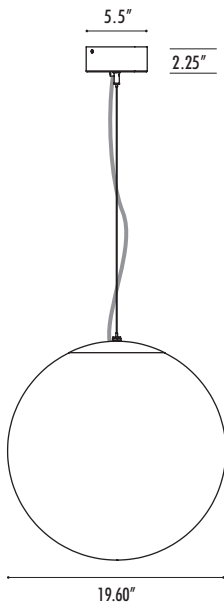

Arctic ARL1 pendants

large scale opal glass globe LED pendants

CONSTRUCTION

- Canopy mounts to octagonal box or mudring.
- Hand blown, triplex glass shade, with matte exterior.
- 6 ft. gray or white 18 AWG adjustable power cord supplied, standard. Specify **XP** for additional length (25 ft. max.).

| | |
|--|--|
| XP -Extra power cord (in inches, 25 ft. max.) | |
|--|--|

ARL1

48 watts, 5,170 delivered lumens

ARL1XL

48 watts, 4,800 delivered lumens

Arctic ARL1 pendants

large scale opal glass globe LED pendants