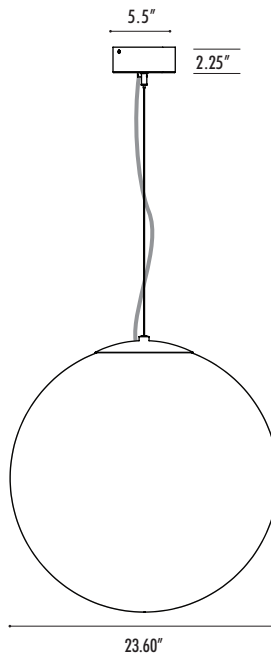

Arctic ARL1 pendants

large scale opal glass globe LED pendants

CONSTRUCTION

- Canopy mounts to octagonal box or mudring.
- Hand blown, triplex glass shade, with matte exterior.
- 6 ft. gray or white 18 AWG adjustable power cord supplied, standard. Specify **XP** for additional length (25 ft. max.).

| | |
|--|--|
| XP -Extra power cord (in inches, 25 ft. max.) | |
|--|--|

ARL1

48 watts, 5,170 delivered lumens

ARL1XL

48 watts, 4,800 delivered lumens

Arctic ARL1 pendants

large scale opal glass globe LED pendants